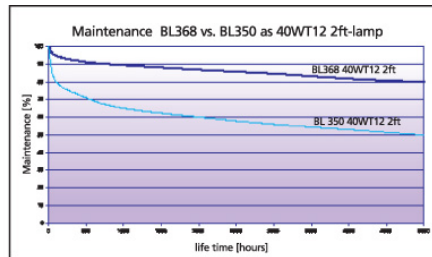

F40W T12 BL368 24
0001638

Technical drawings

Data table

GENERAL DATA

Product name	F40W T12 BL368 24
Technology	Special applications
Cap/Base	G13
Fixture rating	Enclosed
Operating temperature range (°C)	-20°C...+40°C
E-number FI	4940437

OPTICAL DATA

Ambient temperature for maximum luminous flux (°C)	25
Adjustable chromaticity	N