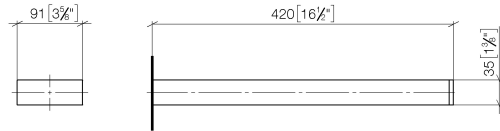

Towel bar in two parts non-swivel - Platinum

SERIES SPECIFIC

83 210 780 Product version from 3/12/2018

- width 90mm
- height 35 mm
- 420mm projection

	Platinum	83 210 780-08
	Chrome	83 210 780-00
	Brushed Platinum	83 210 780-06
	Dark Chrome	83 210 780-19
	Brushed Light Gold (PVD)	83 210 780-27
	Brushed Durabrass (23kt Gold)	83 210 780-28
	Brushed Gold (PVD)	83 210 780-37
	Brushed Dark Brass (PVD)	83 210 780-39
	Brushed Bronze (PVD)	83 210 780-42
	Brushed Dark Bronze (PVD)	83 210 780-43
	Brushed Champagne (22kt Gold)	83 210 780-46
	Champagne (22kt Gold)	83 210 780-47
	Brushed Dark Platinum	83 210 780-99

83 210 780 Product version from 3/12/2018

mm [inches]

Towel bar in two parts non-swivel - Platinum

SERIES SPECIFIC

83 210 780 Product version from 3/12/2018

Parts for other
finishes can be found
here: [Chrome](#)