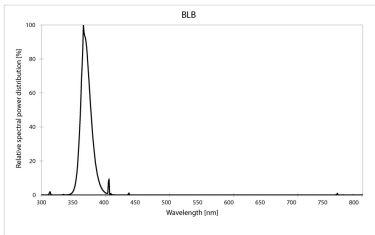

Blacklight BL368 Linear T12

F40W T12 BL368 24
0001638

Optical data

Ambient temperature for maximum luminous flux (°C)	25
Light colour	BL368 Blacklight
Adjustable chromaticity	N

Electrical data

Wattage (W)	40.00
Primary Supply/Product voltage - min (V)	230
Primary Supply/Product voltage - max (V)	240
Control gear required	Yes
Dimmable	No
Dimming method	N/A

Lifetime data

Average life (Nominal) (h)	10000

Physical data

Nominal Product Length (mm)	600.0
Nominal Product Diameter (mm)	38
Max. Length base to base (mm) - A	589.8
Length base to pin Min-Max (mm) - B	594.5-596.9
Max. Lamp Length (mm) - C/L	604.0
Max. Lamp Diameter (mm) - D	40.5
Weight (kg)	0.142

Packaging

Single packaging type	Carton
Product EAN number	5410288016382
Packaging single length / height (cm)	60.3
Packaging single width (cm)	4.3
Packaging single depth (cm)	4.1
DUN14 (outer)	15410288016389
Units per outer package	25
Packaging outer length / height (cm)	63.0
Packaging outer width (cm)	22.0
Packaging outer depth (cm)	21.0

Safety data

Lamp mercury content (mg)	9.00
Optimal operating condition (°C)	-20-40
Breakage cleaning instructions	Applicable
Recommendation for disposal at end of life	Applicable
Special purpose lamp	Yes
Intended purpose	Flykilling - Insect attraction
Suitable for household illumination	No
Safety message	Not suitable for household

Blacklight BL368 Linear T12 *F40W T12 BL368 24* 0001638

PHOTOMETRY

TECHNICAL DRAWINGS