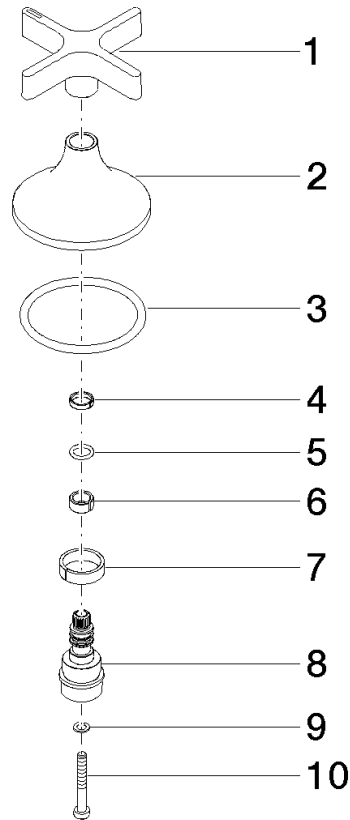

Handle for bath/washstand deck mounting Cold Ø 71 x 63 mm - Brushed Light Gold (PVD)

SPARE PARTS

90 20 80 010 00 Product version from 4/1/2025

	Brushed Light Gold (PVD)	90 20 80 010 00-27
	Chrome	90 20 80 010 00-00
	Brushed Platinum	90 20 80 010 00-06
	Platinum	90 20 80 010 00-08
	Dark Chrome	90 20 80 010 00-19
	Brushed Durabronze (23kt Gold)	90 20 80 010 00-28
	Brushed Gold (PVD)	90 20 80 010 00-37
	Brushed Dark Brass (PVD)	90 20 80 010 00-39
	Brushed Champagne (22kt Gold)	90 20 80 010 00-46
	Champagne (22kt Gold)	90 20 80 010 00-47
	Brushed Dark Platinum	90 20 80 010 00-99

Handle for bath/washstand deck mounting Cold Ø 71 x 63 mm - Brushed Light
Gold (PVD)

SPARE PARTS

90 20 80 010 00 Product version from 4/1/2025

Handle for bath/washstand deck mounting Cold Ø 71 x 63 mm - Brushed Light
Gold (PVD)

SPARE PARTS

90 20 80 010 00 Product version from 4/1/2025

90 20 80 010 00 Product version from 4/1/2025

Parts for other finishes can be found here: [Chrome](#)

Spare parts list

No.	Item Number	Name	Quantity used	Delivery time
2	09 27 80 010-27	rosette	1.00	82
8	09 29 06 119 90	Extension Ø 20 x 40 mm -	1.00	14
5	09 14 10 061 90	O-Ring EPDM 70 7,5 x 1,52 mm -	1.00	14
10	09 30 30 158 90	Mounting Cylinder head screw with hexagon socket Low profile M4 x 30 mm -	1.00	14
4	09 28 10 170 90	Ring Ø 10,5 x 2,5 mm -	1.00	14
3	09 14 10 084 90	O-Ring EPDM 70 48 x 3,5 mm -	1.00	14
7	90 14 15 021 00 90	Ring Ø 19,5 x 5,4 mm -	1.00	14
9	09 30 11 194 90	Lock washer Type S Ø 7 x 1 mm -	1.00	14
6	09 14 15 028 90	Guide ring Ø 1,5 x 5 mm -	1.00	14
1	90 20 80 062 00-27	handle (cold)	1.00	-