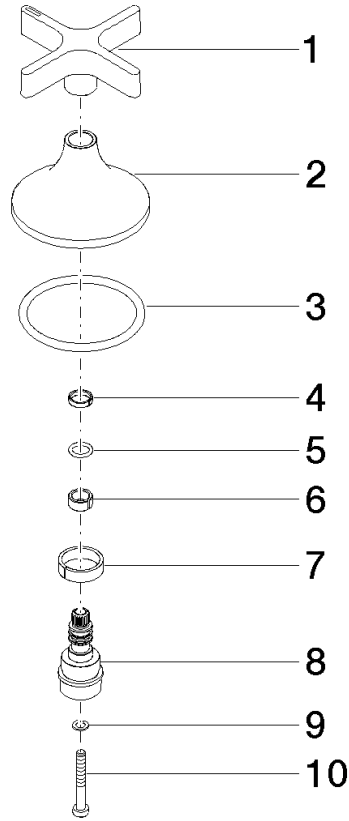

Handle for bath/washstand deck mounting Cold Ø 71 x 63 mm - Brushed Dark Brass (PVD)

SPARE PARTS

90 20 80 010 00 Product version from 4/1/2025

	Brushed Dark Brass (PVD)	90 20 80 010 00-39
	Chrome	90 20 80 010 00-00
	Brushed Platinum	90 20 80 010 00-06
	Platinum	90 20 80 010 00-08
	Dark Chrome	90 20 80 010 00-19
	Brushed Light Gold (PVD)	90 20 80 010 00-27
	Brushed Durabrass (23kt Gold)	90 20 80 010 00-28
	Brushed Gold (PVD)	90 20 80 010 00-37
	Brushed Champagne (22kt Gold)	90 20 80 010 00-46
	Champagne (22kt Gold)	90 20 80 010 00-47
	Brushed Dark Platinum	90 20 80 010 00-99

Handle for bath/washstand deck mounting Cold Ø 71 x 63 mm - Brushed Dark
Brass (PVD)

SPARE PARTS

90 20 80 010 00 Product version from 4/1/2025

Handle for bath/washstand deck mounting Cold Ø 71 x 63 mm - Brushed Dark
Brass (PVD)

SPARE PARTS

90 20 80 010 00 Product version from 4/1/2025

90 20 80 010 00 Product version from 4/1/2025

Parts for other finishes can be found here: [Chrome](#)

Spare parts list

No.	Item Number	Name	Quantity used	Delivery time
6	09 14 15 028 90	Guide ring Ø 1,5 x 5 mm -	1.00	14
1	09 20 80 010-39	handle (cold)	1.00	82
9	09 30 11 194 90	Lock washer Type S Ø 7 x 1 mm -	1.00	14
2	09 27 80 010-39	Rosette Ø 60 x 37 mm - Brushed Dark Brass (PVD)	1.00	82
10	09 30 30 158 90	Mounting Cylinder head screw with hexagon socket Low profile M4 x 30 mm -	1.00	14
3	09 14 10 084 90	O-Ring EPDM 70 48 x 3,5 mm -	1.00	14
7	90 14 15 021 00 90	Ring Ø 19,5 x 5,4 mm -	1.00	14
5	09 14 10 061 90	O-Ring EPDM 70 7,5 x 1,52 mm -	1.00	14
8	09 29 06 119 90	Extension Ø 20 x 40 mm -	1.00	14
4	09 28 10 170 90	Ring Ø 10,5 x 2,5 mm -	1.00	14