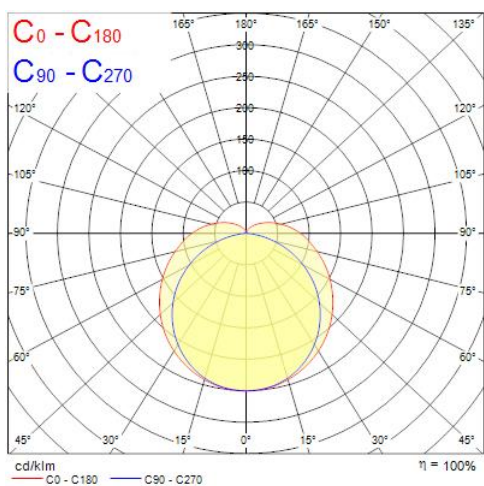

Distance [m]	Cone diameter [m]	E _v (0°)	E _v (C90)	E _v (C0)	Illuminance [lx]
0.5	1.47 3.10	7002	55.7° 629	72.1° 102	
1.0	2.93 6.19	1751	55.7° 157	72.1° 25	
1.5	4.40 9.29	778	55.7° 70	72.1° 11	
2.0	5.86 12.38	438	55.7° 39	72.1° 6	
2.5	7.33 15.48	280	55.7° 25	72.1° 4	
3.0	8.80 18.58	195	55.7° 17	72.1° 3	

Distance [m] Cone diameter [m] Illuminance [lx]
 — C₀ - C₁₈₀ (Half beam angle: 144.2°)
 — C₉₀ - C₂₇₀ (Half beam angle: 111.4°)

Distance [m]	Cone diameter [m]	E _v (0°)	E _v (C90)	E _v (C0)	Illuminance [lx]
0.5	1.47 3.10	3901	55.7° 350	72.1° 57	
1.0	2.93 6.19	975	55.7° 83	72.1° 14	
1.5	4.40 9.29	433	55.7° 39	72.1° 6	
2.0	5.86 12.38	244	55.7° 22	72.1° 4	
2.5	7.33 15.48	156	55.7° 14	72.1° 2	
3.0	8.80 18.58	108	55.7° 10	72.1° 2	