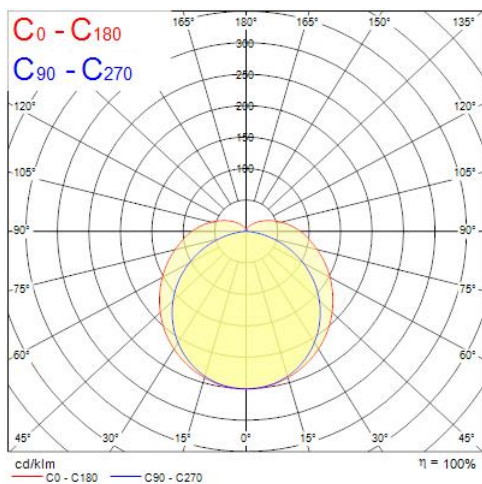

Distance [m]	Cone diameter [m]	E _v (0°)	E _v (C90)	E _v (C0)	Illuminance [lx]
0.5	1.47 3.10	7002	55.7° 629	72.1° 102	
1.0	2.93 6.19	1751	55.7° 157	72.1° 25	
1.5	4.40 9.29	778	55.7° 70	72.1° 11	
2.0	5.86 12.38	438	55.7° 39	72.1° 6	
2.5	7.33 15.48	280	55.7° 25	72.1° 4	
3.0	8.80 18.58	195	55.7° 17	72.1° 3	

Distance [m] Cone diameter [m] Illuminance [lx]
 — C₀ - C₁₈₀ (Half beam angle: 144.2°)
 — C₉₀ - C₂₇₀ (Half beam angle: 111.4°)

Distance [m]	Cone diameter [m]	E _v (0°)	E _v (C90)	E _v (C0)	Illuminance [lx]
0.5	1.47 3.10	3901	55.7° 350	72.1° 57	
1.0	2.93 6.19	975	55.7° 83	72.1° 14	
1.5	4.40 9.29	433	55.7° 39	72.1° 6	
2.0	5.86 12.38	244	55.7° 22	72.1° 4	
2.5	7.33 15.48	156	55.7° 14	72.1° 2	
3.0	8.80 18.58	108	55.7° 10	72.1° 2	