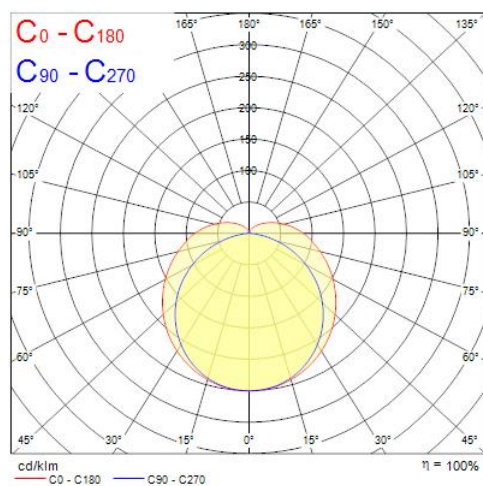

Distance [m]	Cone diameter [m]	E _v (0°)	E _v (C90)	E _v (C0)	Illuminance [lx]
0.5	1.47 3.10	7002	55.7° 629	72.1° 102	
1.0	2.93 6.19	1751	55.7° 157	72.1° 25	
1.5	4.40 9.29	778	55.7° 70	72.1° 11	
2.0	5.86 12.38	438	55.7° 39	72.1° 6	
2.5	7.33 15.48	280	55.7° 25	72.1° 4	
3.0	8.80 18.58	195	55.7° 17	72.1° 3	

Distance [m] Cone diameter [m] Illuminance [lx]
 — C₀ - C₁₈₀ (Half beam angle: 144.2°)
 — C₉₀ - C₂₇₀ (Half beam angle: 111.4°)

Distance [m]	Cone diameter [m]	E _v (0°)	E _v (C90)	E _v (C0)	Illuminance [lx]
0.5	1.47 3.10	3901	55.7° 350	72.1° 57	
1.0	2.93 6.19	975	55.7° 83	72.1° 14	
1.5	4.40 9.29	433	55.7° 39	72.1° 6	
2.0	5.86 12.38	244	55.7° 22	72.1° 4	
2.5	7.33 15.48	156	55.7° 14	72.1° 2	
3.0	8.80 18.58	108	55.7° 10	72.1° 2	