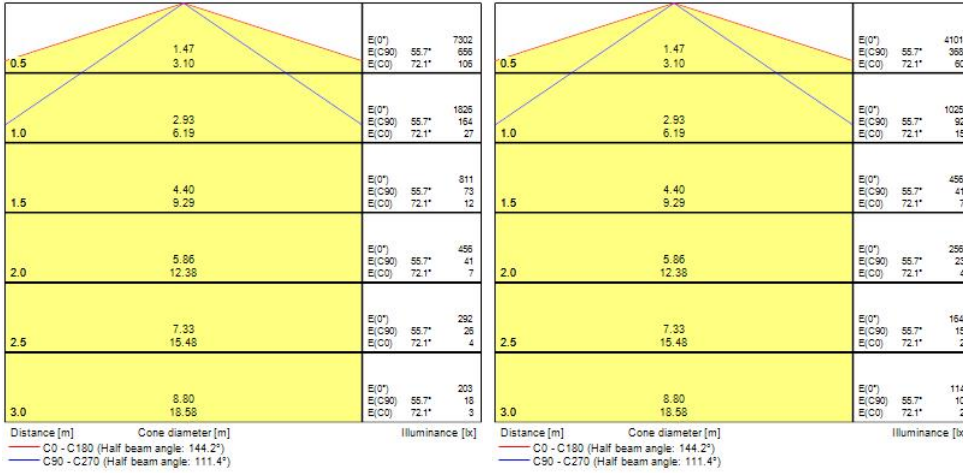

Start Batten 1500 4000/7000lm 830/840 0048979

Technical drawings

Data table

GENERAL DATA

Product name	Start Batten 1500 4000/7000lm 830/840
Technology	LED
Cap/Base	N/A
Housing	Steel
General application	Logistics & Industry
Operating temperature range (°C)	-20°C...+40°C
Performance ambient temperature Tq (°C)	25
ETIM Class	EC000109
E-number FI	4279483