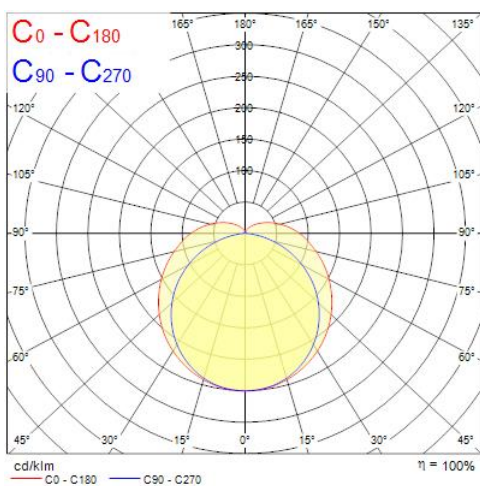

Distance [m]	Cone diameter [m]	E _v (0°)	E _v (C90)	E _v (C0)	Illuminance [lx]
0.5	1.47 3.10	7002	55.7° 629	72.1° 102	
1.0	2.93 6.19	1751	55.7° 157	72.1° 25	
1.5	4.40 9.29	778	55.7° 70	72.1° 11	
2.0	5.86 12.38	438	55.7° 39	72.1° 6	
2.5	7.33 15.48	280	55.7° 25	72.1° 4	
3.0	8.80 18.58	195	55.7° 17	72.1° 3	

Distance [m] Cone diameter [m] Illuminance [lx]
 — C₀ - C₁₈₀ (Half beam angle: 144.2°)
 — C₉₀ - C₂₇₀ (Half beam angle: 111.4°)

Distance [m]	Cone diameter [m]	E _v (0°)	E _v (C90)	E _v (C0)	Illuminance [lx]
0.5	1.47 3.10	3901	55.7° 350	72.1° 57	
1.0	2.93 6.19	975	55.7° 83	72.1° 14	
1.5	4.40 9.29	433	55.7° 39	72.1° 6	
2.0	5.86 12.38	244	55.7° 22	72.1° 4	
2.5	7.33 15.48	156	55.7° 14	72.1° 2	
3.0	8.80 18.58	108	55.7° 10	72.1° 2	