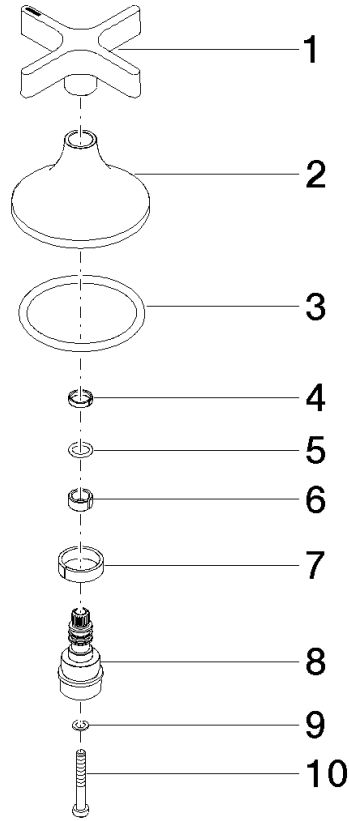

Handle for side valve Hot Ø 71 x 63 mm - Brushed Light Gold (PVD)

SPARE PARTS

90 20 80 011 00 Product version from 4/1/2025

	Brushed Light Gold (PVD)	90 20 80 011 00-27
	Chrome	90 20 80 011 00-00
	Brushed Platinum	90 20 80 011 00-06
	Platinum	90 20 80 011 00-08
	Dark Chrome	90 20 80 011 00-19
	Brushed Durabronze (23kt Gold)	90 20 80 011 00-28
	Brushed Gold (PVD)	90 20 80 011 00-37
	Brushed Dark Brass (PVD)	90 20 80 011 00-39
	Brushed Champagne (22kt Gold)	90 20 80 011 00-46
	Champagne (22kt Gold)	90 20 80 011 00-47
	Brushed Dark Platinum	90 20 80 011 00-99

Handle for side valve Hot Ø 71 x 63 mm - Brushed Light Gold (PVD)

SPARE PARTS

90 20 80 011 00 Product version from 4/1/2025

Handle for side valve Hot Ø 71 x 63 mm - Brushed Light Gold (PVD)

SPARE PARTS

90 20 80 011 00 Product version from 4/1/2025

90 20 80 011 00 Product version from 4/1/2025

Parts for other finishes can be found here: [Chrome](#)

Spare parts list

No.	Item Number	Name	Quantity used	Delivery time
8	09 29 06 119 90	Extension Ø 20 x 40 mm -	1.00	14
4	09 28 10 170 90	Ring Ø 10,5 x 2,5 mm -	1.00	14
7	90 14 15 021 00 90	Ring Ø 19,5 x 5,4 mm -	1.00	14
9	09 30 11 194 90	Lock washer Type S Ø 7 x 1 mm -	1.00	14
2	09 27 80 010-27	rosette	1.00	82
6	09 14 15 028 90	Guide ring Ø 1,5 x 5 mm -	1.00	14
3	09 14 10 084 90	O-Ring EPDM 70 48 x 3,5 mm -	1.00	14
10	09 30 30 158 90	Mounting Cylinder head screw with hexagon socket Low profile M4 x 30 mm -	1.00	14
5	09 14 10 061 90	O-Ring EPDM 70 7,5 x 1,52 mm -	1.00	14
1	90 20 80 063 00-27	handle (hot)	1.00	-