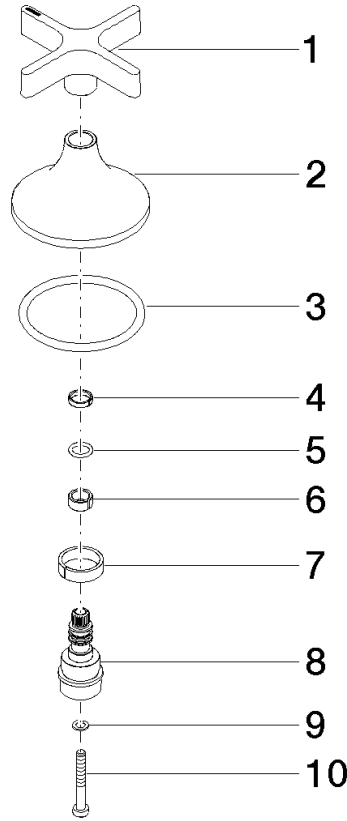

90 20 80 011 00 Product version from 4/1/2025

	Brushed Dark Brass (PVD)	90 20 80 011 00-39
	Chrome	90 20 80 011 00-00
	Brushed Platinum	90 20 80 011 00-06
	Platinum	90 20 80 011 00-08
	Dark Chrome	90 20 80 011 00-19
	Brushed Light Gold (PVD)	90 20 80 011 00-27
	Brushed Durabrass (23kt Gold)	90 20 80 011 00-28
	Brushed Gold (PVD)	90 20 80 011 00-37
	Brushed Champagne (22kt Gold)	90 20 80 011 00-46
	Champagne (22kt Gold)	90 20 80 011 00-47
	Brushed Dark Platinum	90 20 80 011 00-99

Handle for side valve Hot Ø 71 x 63 mm - Brushed Dark Brass (PVD)

SPARE PARTS

90 20 80 011 00 Product version from 4/1/2025

Handle for side valve Hot Ø 71 x 63 mm - Brushed Dark Brass (PVD)

SPARE PARTS

90 20 80 011 00 Product version from 4/1/2025

90 20 80 011 00 Product version from 4/1/2025

Parts for other finishes can be found here: [Chrome](#)

Spare parts list

No.	Item Number	Name	Quantity used	Delivery time
5	09 14 10 061 90	O-Ring EPDM 70 7,5 x 1,52 mm -	1.00	14
7	90 14 15 021 00 90	Ring Ø 19,5 x 5,4 mm -	1.00	14
1	09 20 80 011-39	Handle VAIA Hot Ø 71,5 x 25,5 mm - Brushed Dark Brass (PVD)	1.00	82
4	09 28 10 170 90	Ring Ø 10,5 x 2,5 mm -	1.00	14
8	09 29 06 119 90	Extension Ø 20 x 40 mm -	1.00	14
10	09 30 30 158 90	Mounting Cylinder head screw with hexagon socket Low profile M4 x 30 mm -	1.00	14
2	09 27 80 010-39	Rosette Ø 60 x 37 mm - Brushed Dark Brass (PVD)	1.00	82
6	09 14 15 028 90	Guide ring Ø 1,5 x 5 mm -	1.00	14
3	09 14 10 084 90	O-Ring EPDM 70 48 x 3,5 mm -	1.00	14
9	09 30 11 194 90	Lock washer Type S Ø 7 x 1 mm -	1.00	14