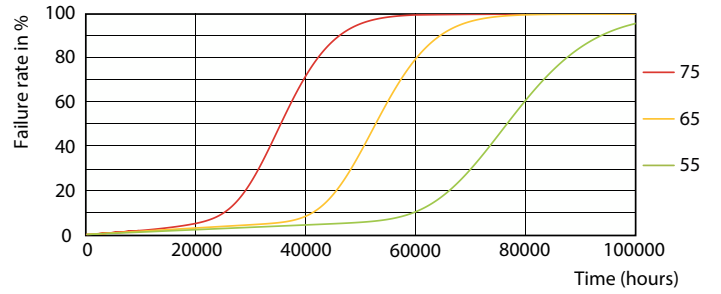

MASTER LED-buis InstantFit HF T8

Levensduur

Lumen Maintenance Diagram - MAS LEDtube HF 1200mm UO 16W865 T8