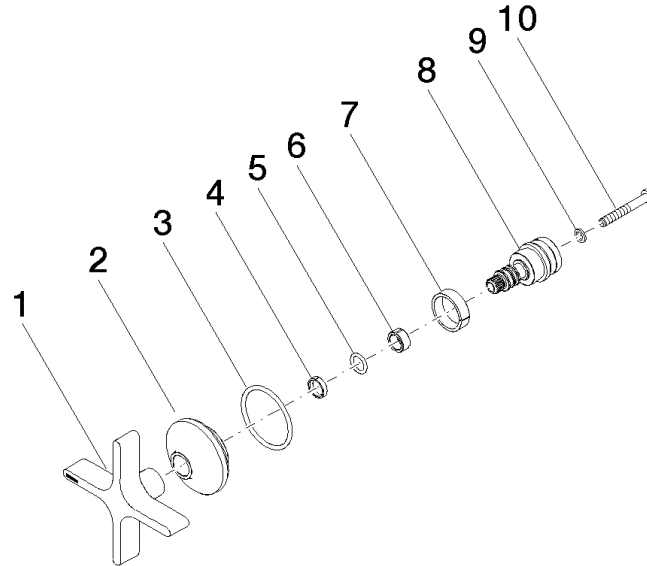

Handle for spray/bath deck mounting Hot Ø 71 x 63 mm - Brushed Light Gold (PVD)

SPARE PARTS

90 20 80 011 01 Product version from 4/1/2025

	Brushed Light Gold (PVD)	90 20 80 011 01-27
	Chrome	90 20 80 011 01-00
	Brushed Platinum	90 20 80 011 01-06
	Platinum	90 20 80 011 01-08
	Dark Chrome	90 20 80 011 01-19
	Brushed Durabrass (23kt Gold)	90 20 80 011 01-28
	Brushed Gold (PVD)	90 20 80 011 01-37
	Brushed Dark Brass (PVD)	90 20 80 011 01-39
	Brushed Champagne (22kt Gold)	90 20 80 011 01-46
	Champagne (22kt Gold)	90 20 80 011 01-47
	Brushed Dark Platinum	90 20 80 011 01-99

Handle for spray/bath deck mounting Hot Ø 71 x 63 mm - Brushed Light Gold
(PVD)

SPARE PARTS

90 20 80 011 01 Product version from 4/1/2025

Handle for spray/bath deck mounting Hot Ø 71 x 63 mm - Brushed Light Gold
(PVD)

SPARE PARTS

90 20 80 011 01 Product version from 4/1/2025

Handle for spray/bath deck mounting Hot Ø 71 x 63 mm - Brushed Light Gold (PVD)

SPARE PARTS

90 20 80 011 01 Product version from 4/1/2025

Parts for other finishes can be found here: Chrome

Spare parts list

No.	Item Number	Name	Quantity used	Delivery time
	10 09 30 30 158 90	Mounting Cylinder head screw with hexagon socket Low profile M4 x 30 mm -	1.00	14
	3 09 14 10 137 90	O-Ring EPDM 70 29,0 x 2,0 mm -	1.00	14
	4 09 28 10 170 90	Ring Ø 10,5 x 2,5 mm -	1.00	14
	8 09 29 06 120 90	Spindle for handle retainer Ø 20 x 38 mm -	1.00	14
	2 09 27 80 017-27	rosette	1.00	82
	6 09 14 15 028 90	Guide ring Ø 1,5 x 5 mm -	1.00	14
	5 09 14 10 061 90	O-Ring EPDM 70 7,5 x 1,52 mm -	1.00	14
	7 90 14 15 021 00 90	Ring Ø 19,5 x 5,4 mm -	1.00	14
	9 09 30 11 194 90	Lock washer Type S Ø 7 x 1 mm -	1.00	14
	1 90 20 80 063 00-27	handle (hot)	1.00	-