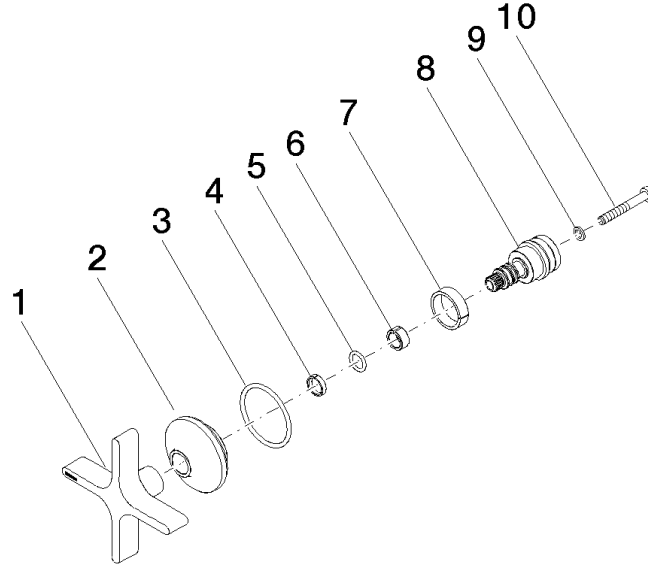

**Handle for spray/bath deck mounting Hot Ø 71 x 63 mm - Brushed Dark Brass (PVD)**

SPARE PARTS

90 20 80 011 01 Product version from 4/1/2025

	Brushed Dark Brass (PVD)	90 20 80 011 01-39
	Chrome	90 20 80 011 01-00
	Brushed Platinum	90 20 80 011 01-06
	Platinum	90 20 80 011 01-08
	Dark Chrome	90 20 80 011 01-19
	Brushed Light Gold (PVD)	90 20 80 011 01-27
	Brushed Durabrass (23kt Gold)	90 20 80 011 01-28
	Brushed Gold (PVD)	90 20 80 011 01-37
	Brushed Champagne (22kt Gold)	90 20 80 011 01-46
	Champagne (22kt Gold)	90 20 80 011 01-47
	Brushed Dark Platinum	90 20 80 011 01-99

Handle for spray/bath deck mounting Hot Ø 71 x 63 mm - Brushed Dark Brass  
(PVD)

---

SPARE PARTS

90 20 80 011 01 Product version from 4/1/2025

Handle for spray/bath deck mounting Hot Ø 71 x 63 mm - Brushed Dark Brass  
(PVD)

---

SPARE PARTS

90 20 80 011 01 Product version from 4/1/2025

**Handle for spray/bath deck mounting Hot Ø 71 x 63 mm - Brushed Dark Brass (PVD)**

SPARE PARTS

90 20 80 011 01 Product version from 4/1/2025

Parts for other finishes can be found here: Chrome

**Spare parts list**

No.	Item Number	Name	Quantity used	Delivery time
	5 09 14 10 061 90	O-Ring EPDM 70 7,5 x 1,52 mm -	1.00	14
	4 09 28 10 170 90	Ring Ø 10,5 x 2,5 mm -	1.00	14
	10 09 30 30 158 90	Mounting Cylinder head screw with hexagon socket Low profile M4 x 30 mm -	1.00	14
	2 09 27 80 017-39	Rosette Ø 38 x 19 mm - Brushed Dark Brass (PVD)	1.00	82
	7 90 14 15 021 00 90	Ring Ø 19,5 x 5,4 mm -	1.00	14
	6 09 14 15 028 90	Guide ring Ø 1,5 x 5 mm -	1.00	14
	8 09 29 06 120 90	Spindle for handle retainer Ø 20 x 38 mm -	1.00	14
	1 09 20 80 011-39	Handle VAIA Hot Ø 71,5 x 25,5 mm - Brushed Dark Brass (PVD)	1.00	82
	9 09 30 11 194 90	Lock washer Type S Ø 7 x 1 mm -	1.00	14
	3 09 14 10 137 90	O-Ring EPDM 70 29,0 x 2,0 mm -	1.00	14