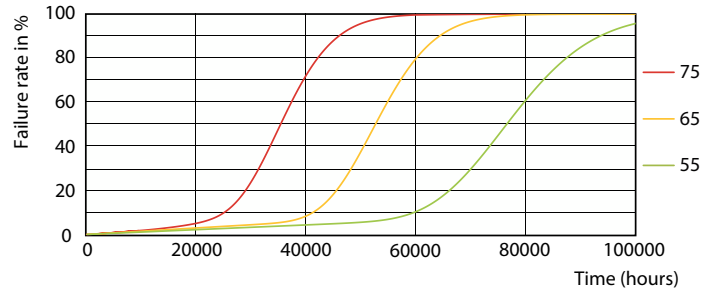

MASTER LED-buis InstantFit HF T8

Levensduur

Lumen Maintenance Diagram - MAS LEDtube HF 1500mm UO 24W865 T8