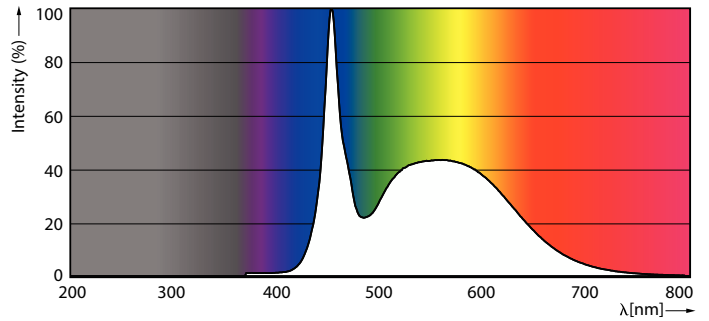

General uniform lighting - MAS LEDtube HF 1500mm UO 24W865 T8

Spectral Power Distribution Colour - MAS LEDtube HF 1500mm UO 24W865 T8