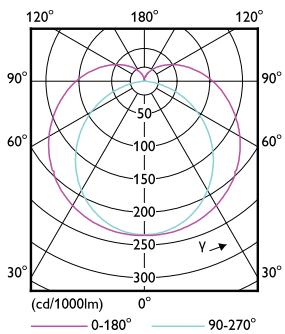

Light Distribution Diagram - MAS LEDtube HF 1500mm UO 24W865 T8