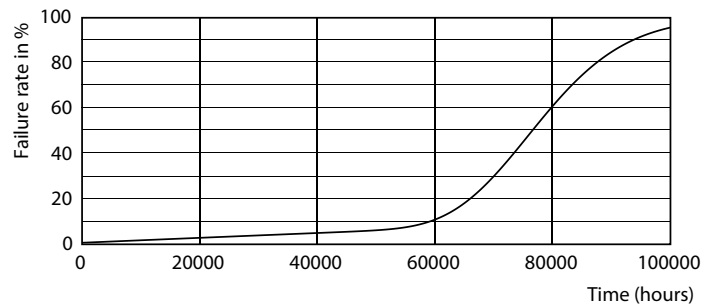

Life Expectancy Diagram

LEDtube-75K-5575-FailureRate-LED