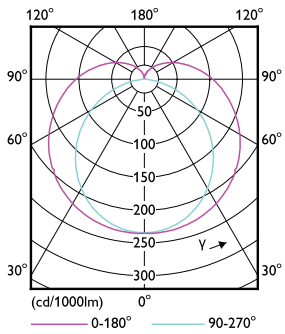

Light Distribution Diagram - MAS LEDtube HF 1500mm UO 24W830 T8