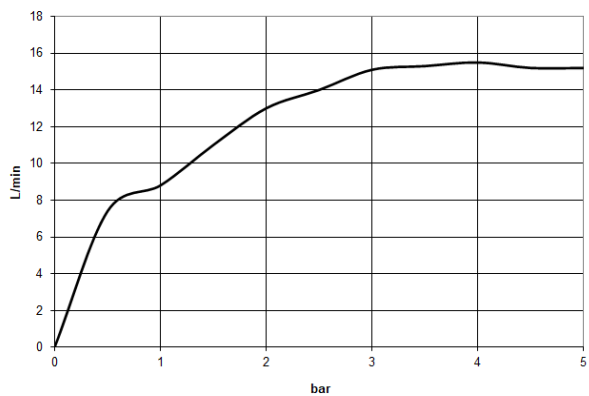

27 805 625 Product version from 6/30/2015 to 6/3/2020

- COMPACT RAIN, max. flow rate 15 l/min (at 3 bar)
- spray head Ø 100mm
- three settings: normal flow, soft flow, massage flow
- with anti-scale system
- metal shower hose 1250mm with integrated anti-twist protection
- shower holder rosette Ø 55mm

Intrinsic protection against back flow.

Recommended miscellaneous

- Concealed wall elbow -**
- min. recess depth 90 mm
  - max. recess depth 163 mm

35 085 970 90

Recommended miscellaneous

**Wall elbow - Chrome**

28 450 625-00

27 805 625 Product version from 6/30/2015 to 6/3/2020

mm [inches]

Flow rate chart

Codes & Standards

DIN 4109

ISO 3822

Scottish Water  
Byelaws