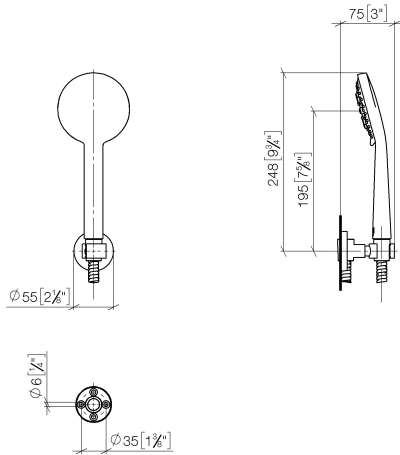

27 805 625 Product version from 6/30/2015 to 6/3/2020

- COMPACT RAIN, max. flow rate 15 l/min (at 3 bar)
- spray head Ø 100mm
- three settings: normal flow, soft flow, massage flow
- with anti-scale system
- metal shower hose 1250mm with integrated anti-twist protection
- shower holder rosette Ø 55mm

Intrinsic protection against back flow.

Recommended miscellaneous

- Concealed wall elbow -**
- min. recess depth 90 mm
  - max. recess depth 163 mm

35 085 970 90

Recommended miscellaneous

**Wall elbow - Chrome**

28 450 625-00

27 805 625 Product version from 6/30/2015 to 6/3/2020

mm [inches]

Flow rate chart

Codes & Standards

DIN 4109

ISO 3822

Scottish Water  
Byelaws

### Certificates and sustainability

---

LGA\_29

LGA\_29

WRAS\_2304

Spare parts list

No.	Item Number	Name	Quantity used	Delivery time
1	90 12 11 173 00-00	Hand shower 15 l/min. - Chrome	1.00	20
2	90 30 02 072 00-00	Metal shower hose 1/2" x 3/8" x 1250 mm - Chrome	1.00	20
3	28 050 625-00	Wall bracket - Chrome	1.00	20