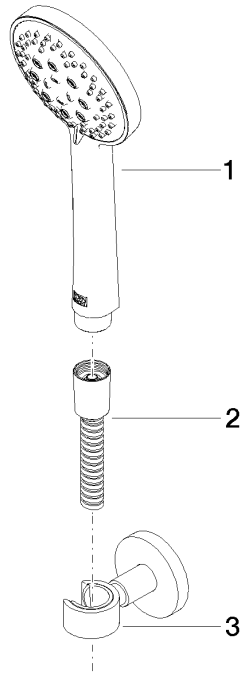

27 805 625 Product version from 6/30/2015 to 6/3/2020

- COMPACT RAIN, max. flow rate 15 l/min (at 3 bar)
- spray head Ø 100mm
- three settings: normal flow, soft flow, massage flow
- with anti-scale system
- metal shower hose 1250mm with integrated anti-twist protection
- shower holder rosette Ø 55mm

28 450 625-00

27 805 625 Product version from 6/30/2015 to 6/3/2020

mm [inches]

Flow rate chart

Codes & Standards

DIN 4109

ISO 3822

Scottish Water  
Byelaws

## Hand shower set - Chrome

SERIES SPECIFIC

---

27 805 625 Product version from 6/30/2015 to 6/3/2020

### Certificates and sustainability

---

LGA\_29

LGA\_29

WRAS\_2304

Spare parts list

No.	Item Number	Name	Quantity used	Delivery time
1	90 12 11 173 00-00	Hand shower 15 l/min. - Chrome	1.00	20
2	90 30 02 072 00-00	Metal shower hose 1/2" x 3/8" x 1250 mm - Chrome	1.00	20
3	28 050 625-00	Wall bracket - Chrome	1.00	20