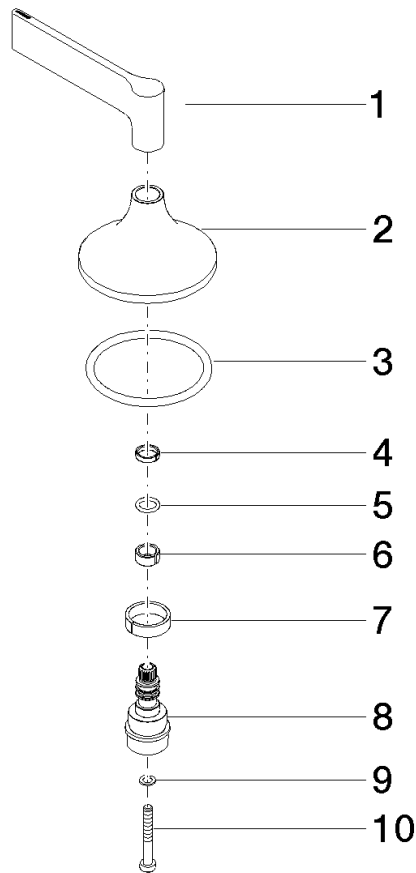

**Handle for side valve Hot Lever 113 x 68 x 60 mm - Brushed Dark Brass (PVD)**

**SPARE PARTS**

90 20 80 013 00 Product version from 4/1/2025

	Brushed Dark Brass (PVD)	90 20 80 013 00-39
	Chrome	90 20 80 013 00-00
	Brushed Platinum	90 20 80 013 00-06
	Platinum	90 20 80 013 00-08
	Dark Chrome	90 20 80 013 00-19
	Brushed Light Gold (PVD)	90 20 80 013 00-27
	Brushed Durabronze (23kt Gold)	90 20 80 013 00-28
	Brushed Gold (PVD)	90 20 80 013 00-37
	Brushed Bronze (PVD)	90 20 80 013 00-42
	Brushed Champagne (22kt Gold)	90 20 80 013 00-46
	Champagne (22kt Gold)	90 20 80 013 00-47
	Brushed Dark Platinum	90 20 80 013 00-99

Handle for side valve Hot Lever 113 x 68 x 60 mm - Brushed Dark Brass (PVD) SPARE PARTS

---

90 20 80 013 00 Product version from 4/1/2025

**Handle for side valve Hot Lever 113 x 68 x 60 mm - Brushed Dark Brass (PVD) SPARE PARTS**

---

90 20 80 013 00 Product version from 4/1/2025

90 20 80 013 00 Product version from 4/1/2025

Parts for other finishes can be found here: [Chrome](#)

### Spare parts list

No.	Item Number	Name	Quantity used	Delivery time
	2 09 27 80 010-39	Rosette Ø 60 x 37 mm - Brushed Dark Brass (PVD)	1.00	82
	7 90 14 15 021 00 90	Ring Ø 19,5 x 5,4 mm -	1.00	14
	5 09 14 10 061 90	O-Ring EPDM 70 7,5 x 1,52 mm -	1.00	14
	4 09 28 10 170 90	Ring Ø 10,5 x 2,5 mm -	1.00	14
	9 09 30 11 194 90	Lock washer Type S Ø 7 x 1 mm -	1.00	14
	1 09 20 80 013-39	Handle Hot Lever 14 x 30 x 90 mm - Brushed Dark Brass (PVD)	1.00	82
	10 09 30 30 158 90	Mounting Cylinder head screw with hexagon socket Low profile M4 x 30 mm -	1.00	14
	8 09 29 06 119 90	Extension Ø 20 x 40 mm -	1.00	14
	6 09 14 15 028 90	Guide ring Ø 1,5 x 5 mm -	1.00	14
	3 09 14 10 084 90	O-Ring EPDM 70 48 x 3,5 mm -	1.00	14