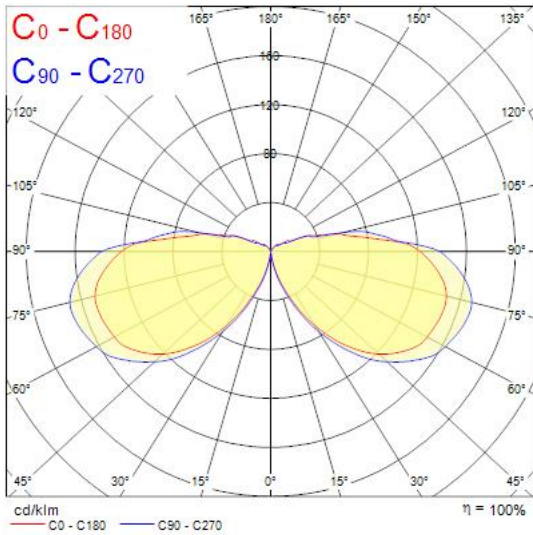

START Bollard IP65 1100lm 830/840 Grey 0047974

Dimmable	No
LED Flickering Rate	Low (6% - 20%)
Housing colour	RAL7016
IP rating	IP65
IK rating	IK10
Product EAN number	5410288479743
Warranty	5 years
Useful luminous flux (#use)	1100
Dimming method	N/A

Photometry