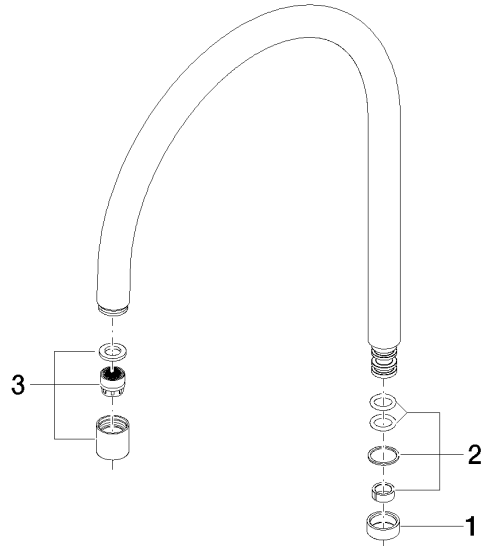

90 28 22 049 03

	Brushed Chrome	90 28 22 049 03-93
	Chrome	90 28 22 049 03-00
	Brushed Platinum	90 28 22 049 03-06
	Platinum	90 28 22 049 03-08
	Durabronze (23kt Gold)	90 28 22 049 03-09
	Dark Chrome	90 28 22 049 03-19
	Brushed Durabronze (23kt Gold)	90 28 22 049 03-28
	Matte Black	90 28 22 049 03-33
	Brushed Bronze (PVD)	90 28 22 049 03-42
	Brushed Champagne (22kt Gold)	90 28 22 049 03-46
	Champagne (22kt Gold)	90 28 22 049 03-47
	Brushed Dark Platinum	90 28 22 049 03-99

Spout 319 x 260 x 25 mm, 5,68 l/min. - Brushed Chrome

SPARE PARTS

90 28 22 049 03

Spout 319 x 260 x 25 mm, 5,68 l/min. - Brushed Chrome

SPARE PARTS

90 28 22 049 03

90 28 22 049 03

Parts for other finishes can be found here: [Chrome](#)

Spare parts list

No.	Item Number	Name	Quantity used	Delivery time
2	90 14 15 020 00 90	Seal set for spout 70 x 110 x 10 mm -	1.00	14
3	90 23 01 028 00-93	Aerator low pressure M18 - Brushed Chrome	1.00	40
1	09 28 10 020-93	Ring Ø 20 x 7,5 mm - Brushed Chrome	1.00	40