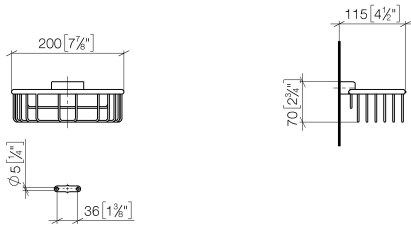

**Shower basket for wall mounting - Chrome**

SERIES-VARIOUS

83 290 970 Product version from 10/1/2023

- width 200mm
- height 70 mm
- 115mm projection

	Chrome	83 290 970-00
	Brushed Platinum	83 290 970-06
	Platinum	83 290 970-08
	Durabass (23kt Gold)	83 290 970-09
	Dark Chrome	83 290 970-19
	Light Gold (PVD)	83 290 970-26
	Brushed Light Gold (PVD)	83 290 970-27
	Brushed Durabass (23kt Gold)	83 290 970-28
	Matte Black	83 290 970-33
	Brushed Gold (PVD)	83 290 970-37
	Brushed Dark Brass (PVD)	83 290 970-39
	Brushed Bronze (PVD)	83 290 970-42
	Brushed Dark Bronze (PVD)	83 290 970-43
	Brushed Champagne (22kt Gold)	83 290 970-46
	Champagne (22kt Gold)	83 290 970-47
	Brushed Chrome	83 290 970-93
	Brushed Dark Platinum	83 290 970-99

83 290 970 Product version from 10/1/2023

mm [inches]

83 290 970 Product version from 10/1/2023

Parts for other finishes can be found here: Brushed Platinum

### Spare parts list

No.	Item Number	Name	Quantity used	Delivery time
1	05 30 31 025 00 90	Mounting Bolt Round head 4,5 x 60 mm -	1.00	14
4	08 18 90 907-00	Basket for wall mounting 196 x 99 x 57 mm - Chrome	1.00	20
7	09 30 30 054 90	Mounting Cylinder head screw with hexagon socket with low profile M4 x 10 mm -	2.00	14
6	90 30 11 029 00 90	Connection Spring lock washer Ø 4 -	2.00	14
2	09 17 20 030 90	Mounting Wall bracket 46 x 22 x 12 mm -	1.00	14
5	09 31 11 002 90	Mounting Threaded pin with hexagon socket M8 x 10 mm -	1.00	14
3	08 17 30 501-00	Holder for soap basket 57 x 28,5 x 22 mm - Chrome	1.00	20