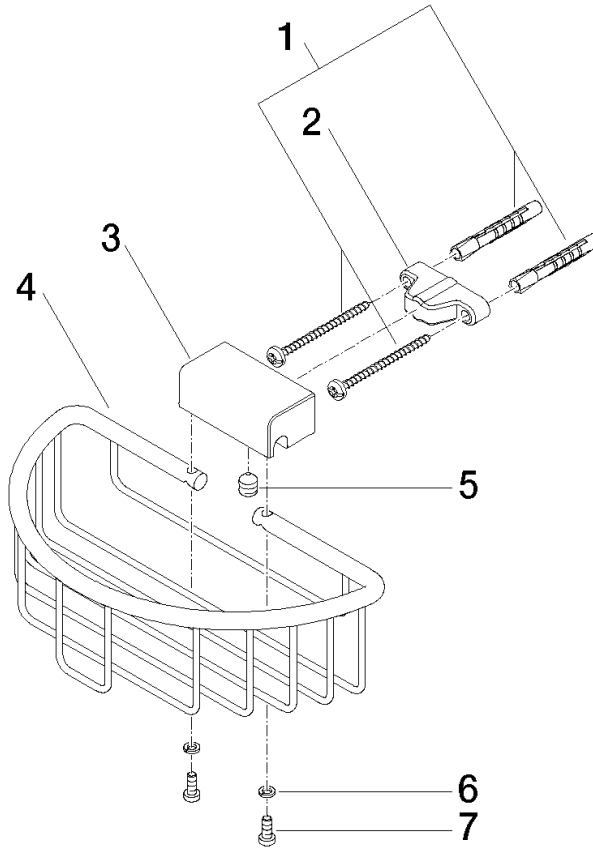

**Shower basket for wall mounting - Chrome**

SERIES-VARIOUS

83 290 970 Product version from 10/1/2023

- width 200mm
- height 70 mm
- 115mm projection

	Chrome	83 290 970-00
	Brushed Platinum	83 290 970-06
	Platinum	83 290 970-08
	Durabass (23kt Gold)	83 290 970-09
	Dark Chrome	83 290 970-19
	Light Gold (PVD)	83 290 970-26
	Brushed Light Gold (PVD)	83 290 970-27
	Brushed Durabass (23kt Gold)	83 290 970-28
	Matte Black	83 290 970-33
	Brushed Gold (PVD)	83 290 970-37
	Brushed Dark Brass (PVD)	83 290 970-39
	Brushed Bronze (PVD)	83 290 970-42
	Brushed Dark Bronze (PVD)	83 290 970-43
	Brushed Champagne (22kt Gold)	83 290 970-46
	Champagne (22kt Gold)	83 290 970-47
	Brushed Chrome	83 290 970-93
	Brushed Dark Platinum	83 290 970-99

83 290 970 Product version from 10/1/2023

mm [inches]

83 290 970 Product version from 10/1/2023

Parts for other finishes can be found here: Brushed Platinum

### Spare parts list

No.	Item Number	Name	Quantity used	Delivery time
1	05 30 31 025 00 90	Mounting Bolt Round head 4,5 x 60 mm -	1.00	14
4	08 18 90 907-00	Basket for wall mounting 196 x 99 x 57 mm - Chrome	1.00	20
7	09 30 30 054 90	Mounting Cylinder head screw with hexagon socket with low profile M4 x 10 mm -	2.00	14
6	90 30 11 029 00 90	Connection Spring lock washer Ø 4 -	2.00	14
2	09 17 20 030 90	Mounting Wall bracket 46 x 22 x 12 mm -	1.00	14
5	09 31 11 002 90	Mounting Threaded pin with hexagon socket M8 x 10 mm -	1.00	14
3	08 17 30 501-00	Holder for soap basket 57 x 28,5 x 22 mm - Chrome	1.00	20