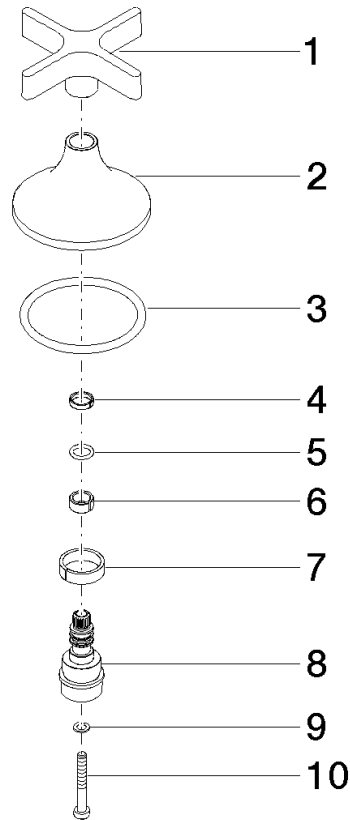

**Handle for wall valve Neutral Ø 71 x 63 mm - Brushed Light Gold (PVD)**

SPARE PARTS

90 20 80 014 00 Product version from 4/1/2025

	Brushed Light Gold (PVD)	90 20 80 014 00-27
	Chrome	90 20 80 014 00-00
	Brushed Platinum	90 20 80 014 00-06
	Dark Chrome	90 20 80 014 00-19
	Brushed Dark Brass (PVD)	90 20 80 014 00-39
	Brushed Champagne (22kt Gold)	90 20 80 014 00-46
	Champagne (22kt Gold)	90 20 80 014 00-47
	Brushed Dark Platinum	90 20 80 014 00-99

## Handle for wall valve Neutral Ø 71 x 63 mm - Brushed Light Gold (PVD)

SPARE PARTS

90 20 80 014 00 Product version from 4/1/2025

## Handle for wall valve Neutral Ø 71 x 63 mm - Brushed Light Gold (PVD)

SPARE PARTS

90 20 80 014 00 Product version from 4/1/2025

90 20 80 014 00 Product version from 4/1/2025

Parts for other finishes can be found here: [Chrome](#)

### Spare parts list

No.	Item Number	Name	Quantity used	Delivery time
4	09 28 10 170 90	Ring Ø 10,5 x 2,5 mm -	1.00	14
5	09 14 10 061 90	O-Ring EPDM 70 7,5 x 1,52 mm -	1.00	14
10	09 30 30 158 90	Mounting Cylinder head screw with hexagon socket Low profile M4 x 30 mm -	1.00	14
9	09 30 11 194 90	Lock washer Type S Ø 7 x 1 mm -	1.00	14
2	09 27 80 010-27	rosette	1.00	82
3	09 14 10 084 90	O-Ring EPDM 70 48 x 3,5 mm -	1.00	14
6	09 14 15 028 90	Guide ring Ø 1,5 x 5 mm -	1.00	14
8	09 29 06 119 90	Extension Ø 20 x 40 mm -	1.00	14
7	90 14 15 021 00 90	Ring Ø 19,5 x 5,4 mm -	1.00	14
1	90 20 80 061 00-27	handle	1.00	-