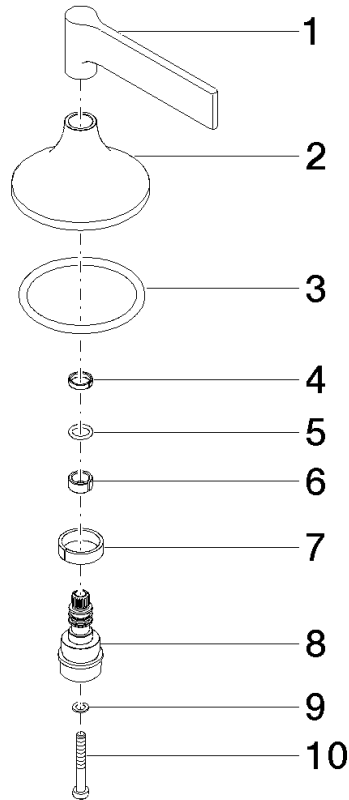

Handle for wall valve Neutral Lever 113 x 68 x 60 mm - Brushed Light Gold (PVD)

SPARE PARTS

90 20 80 015 00 Product version from 4/1/2025

	Brushed Light Gold (PVD)	90 20 80 015 00-27
	Chrome	90 20 80 015 00-00
	Brushed Platinum	90 20 80 015 00-06
	Dark Chrome	90 20 80 015 00-19
	Brushed Dark Brass (PVD)	90 20 80 015 00-39
	Brushed Champagne (22kt Gold)	90 20 80 015 00-46
	Champagne (22kt Gold)	90 20 80 015 00-47
	Brushed Dark Platinum	90 20 80 015 00-99

Handle for wall valve Neutral Lever 113 x 68 x 60 mm - Brushed Light Gold
(PVD)

SPARE PARTS

90 20 80 015 00 Product version from 4/1/2025

Handle for wall valve Neutral Lever 113 x 68 x 60 mm - Brushed Light Gold
(PVD)

SPARE PARTS

90 20 80 015 00 Product version from 4/1/2025

90 20 80 015 00 Product version from 4/1/2025

Parts for other finishes can be found here: [Chrome](#)

Spare parts list

No.	Item Number	Name	Quantity used	Delivery time
2	09 27 80 010-27	rosette	1.00	82
8	09 29 06 119 90	Extension Ø 20 x 40 mm -	1.00	14
6	09 14 15 028 90	Guide ring Ø 1,5 x 5 mm -	1.00	14
10	09 30 30 158 90	Mounting Cylinder head screw with hexagon socket Low profile M4 x 30 mm -	1.00	14
7	90 14 15 021 00 90	Ring Ø 19,5 x 5,4 mm -	1.00	14
5	09 14 10 061 90	O-Ring EPDM 70 7,5 x 1,52 mm -	1.00	14
3	09 14 10 084 90	O-Ring EPDM 70 48 x 3,5 mm -	1.00	14
9	09 30 11 194 90	Lock washer Type S Ø 7 x 1 mm -	1.00	14
1	09 20 80 015-27	handle	1.00	82
4	09 28 10 170 90	Ring Ø 10,5 x 2,5 mm -	1.00	14