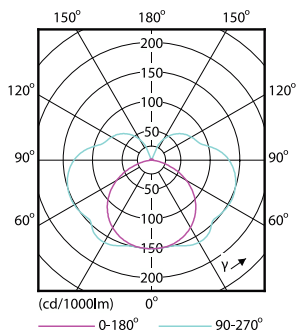

Maatschets

Product	D	C
CorePro R7S 118mm 14-100W 830 D	29 mm	118 mm

Fotometrische gegevens

General uniform lighting - CorePro R7S 118mm 14-100W 830 D

Spectral Power Distribution Colour - CorePro R7S 118mm 14-100W 830 D

General uniform lighting - CorePro R7S 118mm 14-100W 830 D

CorePro LED linear MV

Fotometrische gegevens

Light Distribution Diagram - CorePro R7S 118mm 14-100W 830 D