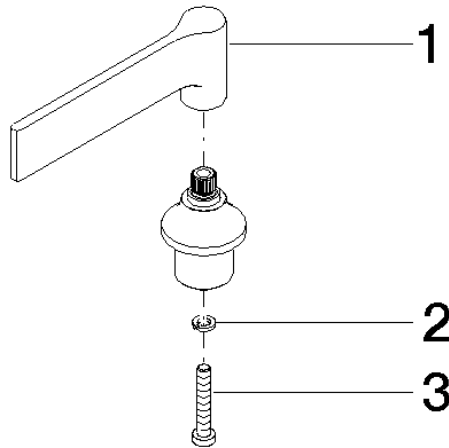

Handle for 2-way/3-way diverter Neutral Lever 72 x 72 x 55 mm - Brushed Light Gold (PVD)

SPARE PARTS

90 20 80 015 01 Product version from 4/1/2025

	Brushed Light Gold (PVD)	90 20 80 015 01-27
	Chrome	90 20 80 015 01-00
	Brushed Platinum	90 20 80 015 01-06
	Platinum	90 20 80 015 01-08
	Dark Chrome	90 20 80 015 01-19
	Brushed Durabronze (23kt Gold)	90 20 80 015 01-28
	Brushed Dark Brass (PVD)	90 20 80 015 01-39
	Brushed Champagne (22kt Gold)	90 20 80 015 01-46
	Champagne (22kt Gold)	90 20 80 015 01-47
	Brushed Dark Platinum	90 20 80 015 01-99

Handle for 2-way/3-way diverter Neutral Lever 72 x 72 x 55 mm - Brushed Light
Gold (PVD)

SPARE PARTS

90 20 80 015 01 Product version from 4/1/2025

Handle for 2-way/3-way diverter Neutral Lever 72 x 72 x 55 mm - Brushed Light
Gold (PVD)

SPARE PARTS

90 20 80 015 01 Product version from 4/1/2025

Handle for 2-way/3-way diverter Neutral Lever 72 x 72 x 55 mm - Brushed Light Gold (PVD)

SPARE PARTS

90 20 80 015 01 Product version from 4/1/2025

Parts for other finishes can be found here: [Chrome](#)

Spare parts list

No.	Item Number	Name	Quantity used	Delivery time
2	90 30 11 029 00 90	Connection Spring lock washer Ø 4 -	1.00	14
3	09 30 30 084 90	Mounting Cylinder head screw with hexagon socket Low profile M4 x 25 mm -	1.00	14
1	09 20 80 015-27	handle	1.00	82