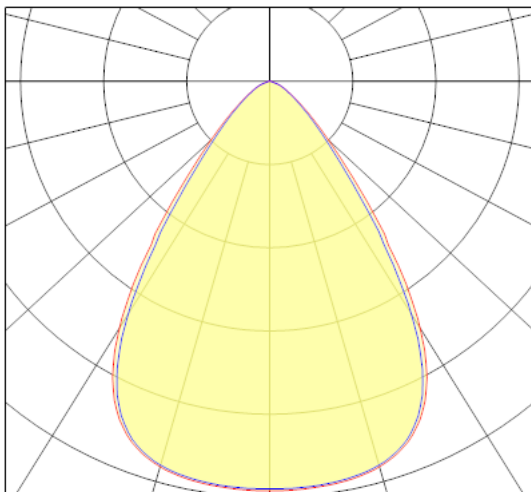

QUADRO 1200x300 840 MP 0044709

Luminaire efficacy (lm/W)	137
Colour temperature (K)	4000
Light colour	Neutral White
CRI (Ra)	80
Colour Variation Initial (SDCM)	3
Beam Angle (°)	75
Glare control	< 16
Photobiological Risk Group	RG1
Total power consumption (W)	34
Electrical protection	Class II
Control gear type	Electronic ballast multiwatt
Dimmable	No
LED Flickering Rate	Ultra low (5% or less)
Housing colour	RAL 9003 - Signal white
IP rating	IP40/20
IK rating	IK08
Product EAN number	5410288447094
Warranty	5 years
Useful luminous flux (#use)	4650
Dimming method	N/A

Photometry