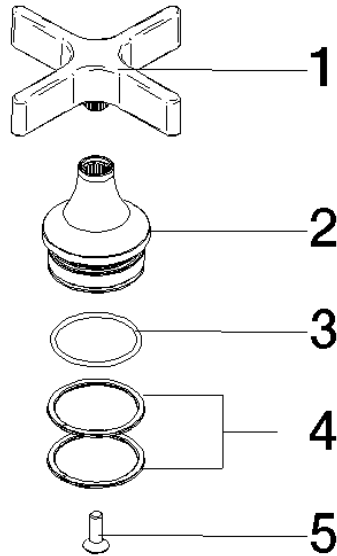

Handle for sink unit - Brushed Platinum

SPARE PARTS

90 20 80 036 00

	Brushed Platinum	90 20 80 036 00-06
	Chrome	90 20 80 036 00-00
	Platinum	90 20 80 036 00-08
	Durabronze (23kt Gold)	90 20 80 036 00-09
	Dark Chrome	90 20 80 036 00-19
	Brushed Durabronze (23kt Gold)	90 20 80 036 00-28
	Matte Black	90 20 80 036 00-33
	Brushed Bronze (PVD)	90 20 80 036 00-42
	Brushed Champagne (22kt Gold)	90 20 80 036 00-46
	Champagne (22kt Gold)	90 20 80 036 00-47
	Brushed Chrome	90 20 80 036 00-93
	Brushed Dark Platinum	90 20 80 036 00-99

Handle for sink unit - Brushed Platinum

SPARE PARTS

90 20 80 036 00

Handle for sink unit - Brushed Platinum

SPARE PARTS

90 20 80 036 00

90 20 80 036 00

Parts for other finishes can be found here: [Chrome](#)

Spare parts list

No.	Item Number	Name	Quantity used	Delivery time
2	90 12 12 231 00-06	Retainer - Brushed Platinum	1.00	20
3	09 14 10 019 90	O-Ring EPDM 70 25,0 x 1,5 mm -	1.00	14
1	90 20 80 036 10-06	Handle Neutral - Brushed Platinum	1.00	20
4	90 14 15 072 00 90	Slip ring -	2.00	14
5	90 30 30 014 00 90	Mounting Countersunk screw with hexagon socket M4 x 12 mm -	1.00	14