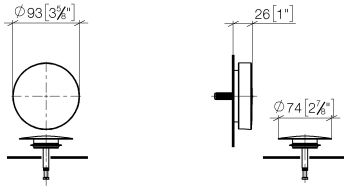

36 243 970 Product version from 3/13/2017

- drain Ø 52mm
- Also suitable for king-size baths.**

Also suitable for king-size baths.

	Brushed Platinum	36 243 970-06
	Chrome	36 243 970-00
	Platinum	36 243 970-08
	Durabronze (23kt Gold)	36 243 970-09
	Dark Chrome	36 243 970-19
	Light Gold (PVD)	36 243 970-26
	Brushed Light Gold (PVD)	36 243 970-27
	Brushed Durabronze (23kt Gold)	36 243 970-28
	Matte Black	36 243 970-33
	Brushed Gold (PVD)	36 243 970-37
	Brushed Dark Brass (PVD)	36 243 970-39
	Brushed Bronze (PVD)	36 243 970-42
	Brushed Dark Bronze (PVD)	36 243 970-43
	Brushed Champagne (22kt Gold)	36 243 970-46
	Champagne (22kt Gold)	36 243 970-47
	Brushed Chrome	36 243 970-93
	Brushed Dark Platinum	36 243 970-99

Required miscellaneous

Pop-up waste and overflow - 35 227 970 90
 •bowden cable length 725 mm

36 243 970 Product version from 3/13/2017

mm [inches]

Spare parts list

No.	Item Number	Name	Quantity used	Delivery time
1	09 11 01 123-06	Cover Ø 72 x 11 mm - Brushed Platinum	1.00	20
3	04 31 20 031 48-06	Plug for pop-up waste and overflow set 100 x 70 x 68 mm - Brushed Platinum	1.00	20
2	90 20 97 061 00-06	rotary handle Ø 93 x 52 mm - Brushed Platinum	1.00	20
4	09 14 03 019 90	Washer -	1.00	14