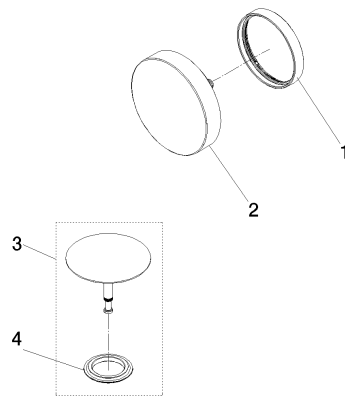

36 243 970 Product version from 3/13/2017

- drain Ø 52mm
- Also suitable for king-size baths.**

Also suitable for king-size baths.

	Brushed Platinum	36 243 970-06
	Chrome	36 243 970-00
	Platinum	36 243 970-08
	Durabronze (23kt Gold)	36 243 970-09
	Dark Chrome	36 243 970-19
	Light Gold (PVD)	36 243 970-26
	Brushed Light Gold (PVD)	36 243 970-27
	Brushed Durabronze (23kt Gold)	36 243 970-28
	Matte Black	36 243 970-33
	Brushed Gold (PVD)	36 243 970-37
	Brushed Dark Brass (PVD)	36 243 970-39
	Brushed Bronze (PVD)	36 243 970-42
	Brushed Dark Bronze (PVD)	36 243 970-43
	Brushed Champagne (22kt Gold)	36 243 970-46
	Champagne (22kt Gold)	36 243 970-47
	Brushed Chrome	36 243 970-93
	Brushed Dark Platinum	36 243 970-99

Required miscellaneous

Pop-up waste and overflow - 35 227 970 90
 •bowden cable length 725 mm

36 243 970 Product version from 3/13/2017

mm [inches]

Spare parts list

No.	Item Number	Name	Quantity used	Delivery time
1	09 11 01 123-06	Cover Ø 72 x 11 mm - Brushed Platinum	1.00	20
3	04 31 20 031 48-06	Plug for pop-up waste and overflow set 100 x 70 x 68 mm - Brushed Platinum	1.00	20
2	90 20 97 061 00-06	rotary handle Ø 93 x 52 mm - Brushed Platinum	1.00	20
4	09 14 03 019 90	Washer -	1.00	14