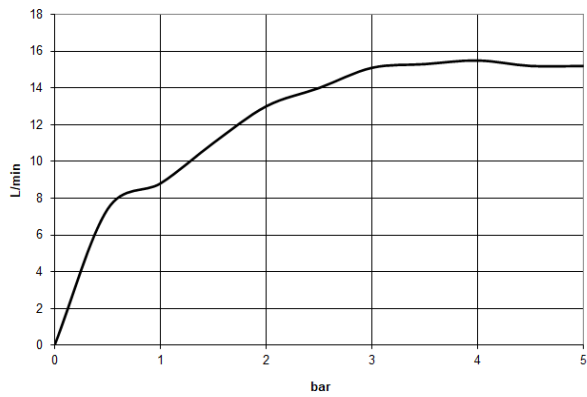

27 803 892 Product version from 6/30/2015 to 7/21/2020

- Three or five settings: COMPACT RAIN, COMPACT SOFT FLOW, COMPACT AQUAPRESSURE FLOW, max. flow rate 15 l/min (at 3 bar)
- Function from: 5 l/min
- inherently safe from back flow
- with anti-scale system
- metal shower hose 1250mm with integrated anti-twist protection

**Technical data:**

- rosette for wall elbow Ø 55mm
- rosette for shower holder Ø 55mm
- 1/2" wall elbow
- 1/2" shower outlet

**Notes:**

	Chrome	27 803 892-00
	Brushed Platinum	27 803 892-06
	Platinum	27 803 892-08
	Dark Chrome	27 803 892-19
	Brushed Durabronze (23kt Gold)	27 803 892-28
	Matte Black	27 803 892-33
	Brushed Gold (PVD)	27 803 892-37
	Brushed Dark Brass (PVD)	27 803 892-39
	Brushed Bronze (PVD)	27 803 892-42
	Brushed Dark Bronze (PVD)	27 803 892-43
	Brushed Champagne (22kt Gold)	27 803 892-46
	Champagne (22kt Gold)	27 803 892-47
	Brushed Chrome	27 803 892-93
	Brushed Dark Platinum	27 803 892-99

Recommended miscellaneous

- Concealed wall elbow -** 35 085 970 90
- min. recess depth 90 mm
  - max. recess depth 163 mm

27 803 892 Product version from 6/30/2015 to 7/21/2020

mm [inches]

**Flow rate chart**