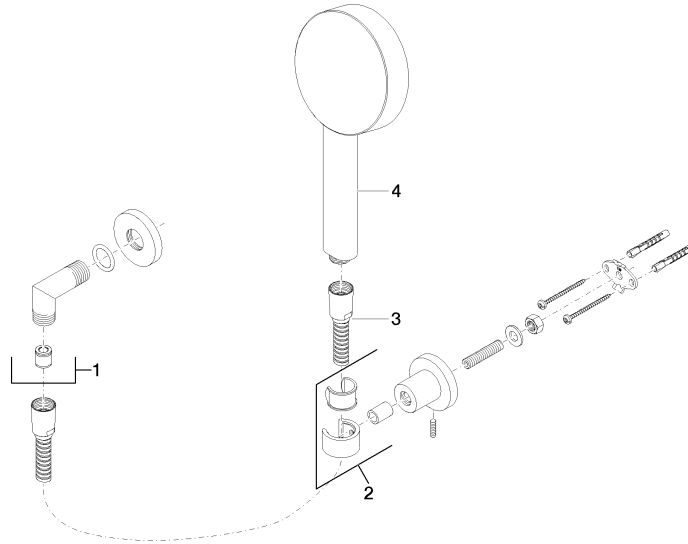

**Technical data:**

- rosette for wall elbow Ø 55mm
- rosette for shower holder Ø 55mm
- 1/2" wall elbow
- 1/2" shower outlet

**Notes:**

	Chrome	27 803 892-00
	Brushed Platinum	27 803 892-06
	Platinum	27 803 892-08
	Dark Chrome	27 803 892-19
	Brushed Durabronze (23kt Gold)	27 803 892-28
	Matte Black	27 803 892-33
	Brushed Gold (PVD)	27 803 892-37
	Brushed Dark Brass (PVD)	27 803 892-39
	Brushed Bronze (PVD)	27 803 892-42
	Brushed Dark Bronze (PVD)	27 803 892-43
	Brushed Champagne (22kt Gold)	27 803 892-46
	Champagne (22kt Gold)	27 803 892-47
	Brushed Chrome	27 803 892-93
	Brushed Dark Platinum	27 803 892-99

Recommended miscellaneous

- Concealed wall elbow -** 35 085 970 90
- min. recess depth 90 mm
  - max. recess depth 163 mm

27 803 892 Product version from 6/30/2015 to 7/21/2020

mm [inches]

**Flow rate chart**

## TARA Hand shower set with individual rosettes - Chrome

---

TARA

27 803 892 Product version from 6/30/2015 to 7/21/2020

### Spare parts list

No.	Item Number	Name	Quantity used	Delivery time
2	28 050 892-00	TARA Wall bracket - Chrome	1.00	20
4	28 011 979-00	Hand shower 9 l/min - Chrome	1.00	-
Spare part can no longer be ordered, please order the replacement item				
3	28 104 970-00	Metal shower hose 1/2" x 1/2" x 1250 mm - Chrome	1.00	14
1	28 450 892-00	TARA Wall elbow - Chrome	1.00	-
Spare part can no longer be ordered, please order the replacement item				
	28450625-00	Wall elbow - Chrome		