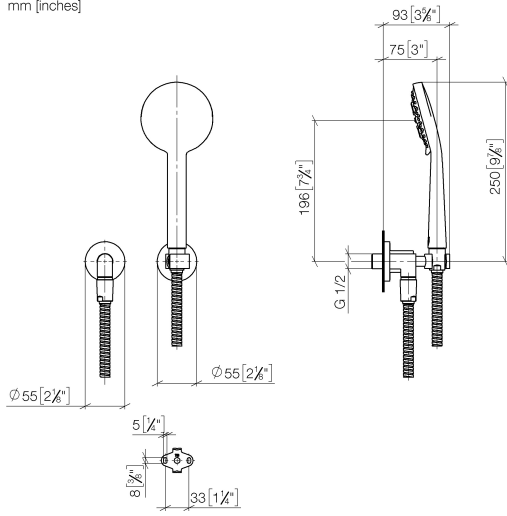

27 803 892 Product version from 6/30/2015 to 7/21/2020

- Three or five settings: COMPACT RAIN, COMPACT SOFT FLOW, COMPACT AQUAPRESSURE FLOW, max. flow rate 15 l/min (at 3 bar)
- Function from: 5 l/min
- inherently safe from back flow
- with anti-scale system
- metal shower hose 1250mm with integrated anti-twist protection

**Technical data:**

- rosette for wall elbow Ø 55mm
- rosette for shower holder Ø 55mm
- 1/2" wall elbow
- 1/2" shower outlet

**Notes:**

	Chrome	27 803 892-00
	Brushed Platinum	27 803 892-06
	Platinum	27 803 892-08
	Dark Chrome	27 803 892-19
	Brushed Durabronze (23kt Gold)	27 803 892-28
	Matte Black	27 803 892-33
	Brushed Gold (PVD)	27 803 892-37
	Brushed Dark Brass (PVD)	27 803 892-39
	Brushed Bronze (PVD)	27 803 892-42
	Brushed Dark Bronze (PVD)	27 803 892-43
	Brushed Champagne (22kt Gold)	27 803 892-46
	Champagne (22kt Gold)	27 803 892-47
	Brushed Chrome	27 803 892-93
	Brushed Dark Platinum	27 803 892-99

Recommended miscellaneous

- Concealed wall elbow -** 35 085 970 90
- min. recess depth 90 mm
  - max. recess depth 163 mm

27 803 892 Product version from 6/30/2015 to 7/21/2020

mm [inches]

**Flow rate chart**

### Spare parts list

No.	Item Number	Name	Quantity used	Delivery time
2	28 050 892-00	TARA Wall bracket - Chrome	1.00	20
4	28 011 979-00	Hand shower 9 l/min - Chrome	1.00	-
Spare part can no longer be ordered, please order the replacement item				
3	28 104 970-00	Metal shower hose 1/2" x 1/2" x 1250 mm - Chrome	1.00	14
1	28 450 892-00	TARA Wall elbow - Chrome	1.00	-
Spare part can no longer be ordered, please order the replacement item				
	28450625-00	Wall elbow - Chrome		