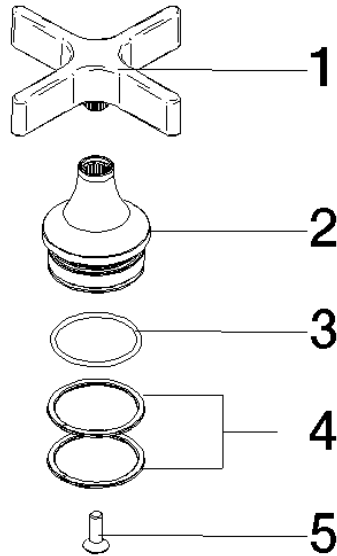

Handle for sink unit - Durabronz (23kt Gold)

SPARE PARTS

90 20 80 036 00

	Durabronz (23kt Gold)	90 20 80 036 00-09
	Chrome	90 20 80 036 00-00
	Brushed Platinum	90 20 80 036 00-06
	Platinum	90 20 80 036 00-08
	Dark Chrome	90 20 80 036 00-19
	Brushed Durabronz (23kt Gold)	90 20 80 036 00-28
	Matte Black	90 20 80 036 00-33
	Brushed Bronze (PVD)	90 20 80 036 00-42
	Brushed Champagne (22kt Gold)	90 20 80 036 00-46
	Champagne (22kt Gold)	90 20 80 036 00-47
	Brushed Chrome	90 20 80 036 00-93
	Brushed Dark Platinum	90 20 80 036 00-99

Handle for sink unit - Durabronze (23kt Gold)

SPARE PARTS

90 20 80 036 00

Handle for sink unit - Durabronze (23kt Gold)

SPARE PARTS

90 20 80 036 00

90 20 80 036 00

Parts for other finishes can be found here: Chrome

Spare parts list

No.	Item Number	Name	Quantity used	Delivery time
4	90 14 15 072 00 90	Slip ring -	2.00	14
2	90 12 12 231 00-09	Retainer - Durabronss (23kt Gold)	1.00	54
5	90 30 30 014 00 90	Mounting Countersunk screw with hexagon socket M4 x 12 mm -	1.00	14
1	90 20 80 036 10-09	Handle Neutral - Durabronss (23kt Gold)	1.00	54
3	09 14 10 019 90	O-Ring EPDM 70 25,0 x 1,5 mm -	1.00	14