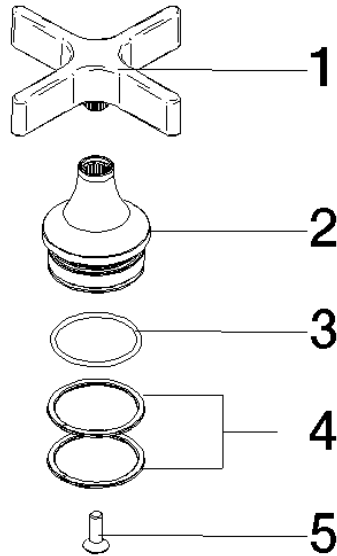

## Handle for sink unit - Dark Chrome

SPARE PARTS

---

90 20 80 036 00

## Handle for sink unit - Dark Chrome

SPARE PARTS

---

90 20 80 036 00

90 20 80 036 00

Parts for other finishes can be found here: [Chrome](#)

### Spare parts list

No.	Item Number	Name	Quantity used	Delivery time
1	90 20 80 036 10-19	Handle Neutral - Dark Chrome	1.00	40
3	09 14 10 019 90	O-Ring EPDM 70 25,0 x 1,5 mm -	1.00	14
2	90 12 12 231 00-19	Retainer - Dark Chrome	1.00	40
5	90 30 30 014 00 90	Mounting Countersunk screw with hexagon socket M4 x 12 mm -	1.00	14
4	90 14 15 072 00 90	Slip ring -	2.00	14