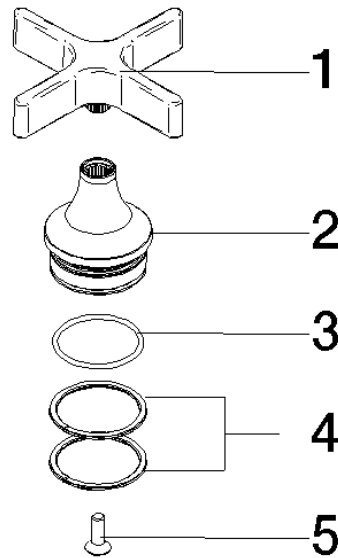

Handle for sink unit - Brushed Durabronze (23kt Gold)

SPARE PARTS

90 20 80 036 00

	Brushed Durabronze (23kt Gold)	90 20 80 036 00-28
	Chrome	90 20 80 036 00-00
	Brushed Platinum	90 20 80 036 00-06
	Platinum	90 20 80 036 00-08
	Durabronze (23kt Gold)	90 20 80 036 00-09
	Dark Chrome	90 20 80 036 00-19
	Matte Black	90 20 80 036 00-33
	Brushed Bronze (PVD)	90 20 80 036 00-42
	Brushed Champagne (22kt Gold)	90 20 80 036 00-46
	Champagne (22kt Gold)	90 20 80 036 00-47
	Brushed Chrome	90 20 80 036 00-93
	Brushed Dark Platinum	90 20 80 036 00-99

Handle for sink unit - Brushed Durabronz (23kt Gold)

SPARE PARTS

90 20 80 036 00

Handle for sink unit - Brushed Durabronz (23kt Gold)

SPARE PARTS

90 20 80 036 00

90 20 80 036 00

Parts for other finishes can be found here: Chrome

Spare parts list

No.	Item Number	Name	Quantity used	Delivery time
2	90 12 12 231 00-28	Retainer - Brushed Durabron (23kt Gold)	1.00	40
1	90 20 80 036 10-28	Handle Neutral - Brushed Durabron (23kt Gold)	1.00	40
4	90 14 15 072 00 90	Slip ring -	2.00	14
3	09 14 10 019 90	O-Ring EPDM 70 25,0 x 1,5 mm -	1.00	14
5	90 30 30 014 00 90	Mounting Countersunk screw with hexagon socket M4 x 12 mm -	1.00	14