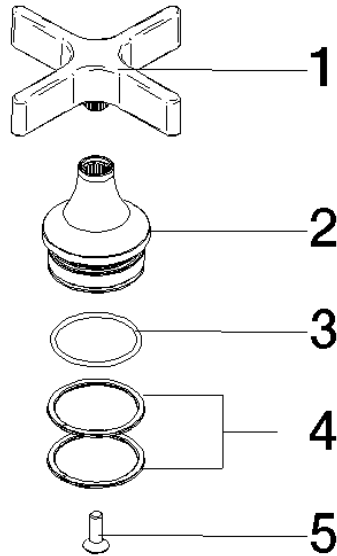

90 20 80 036 00

	Matte Black	90 20 80 036 00-33
	Chrome	90 20 80 036 00-00
	Brushed Platinum	90 20 80 036 00-06
	Platinum	90 20 80 036 00-08
	Durabross (23kt Gold)	90 20 80 036 00-09
	Dark Chrome	90 20 80 036 00-19
	Brushed Durabross (23kt Gold)	90 20 80 036 00-28
	Brushed Bronze (PVD)	90 20 80 036 00-42
	Brushed Champagne (22kt Gold)	90 20 80 036 00-46
	Champagne (22kt Gold)	90 20 80 036 00-47
	Brushed Chrome	90 20 80 036 00-93
	Brushed Dark Platinum	90 20 80 036 00-99

Handle for sink unit - Matte Black

SPARE PARTS

---

90 20 80 036 00

Handle for sink unit - Matte Black

SPARE PARTS

---

90 20 80 036 00

### Spare parts list

No.	Item Number	Name	Quantity used	Delivery time
2	90 12 12 231 00-33	Retainer - Matte Black	1.00	40
1	90 20 80 036 10-33	Handle Neutral - Matte Black	1.00	40
3	09 14 10 019 90	O-Ring EPDM 70 25,0 x 1,5 mm -	1.00	14
4	90 14 15 072 00 90	Slip ring -	2.00	14
5	90 30 30 014 00 90	Mounting Countersunk screw with hexagon socket M4 x 12 mm -	1.00	14