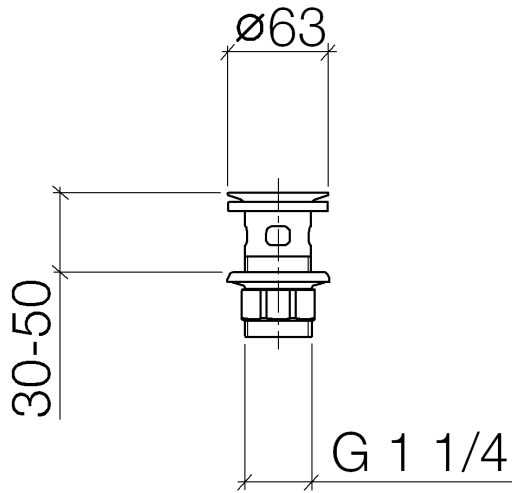

10 105 970 Product version from 10/1/2023

	Chrome	10 105 970-00
	Brushed Platinum	10 105 970-06
	Platinum	10 105 970-08
	Durabress (23kt Gold)	10 105 970-09
	Dark Chrome	10 105 970-19
	Light Gold (PVD)	10 105 970-26
	Brushed Light Gold (PVD)	10 105 970-27
	Brushed Durabress (23kt Gold)	10 105 970-28
	Matte Black	10 105 970-33
	Brushed Gold (PVD)	10 105 970-37
	Brushed Dark Brass (PVD)	10 105 970-39
	Brushed Bronze (PVD)	10 105 970-42
	Brushed Dark Bronze (PVD)	10 105 970-43
	Brushed Champagne (22kt Gold)	10 105 970-46
	Champagne (22kt Gold)	10 105 970-47
	Brushed Chrome	10 105 970-93
	Brushed Dark Platinum	10 105 970-99

Grated waste 1 1/4" - Chrome

SERIES-VARIOUS

10 105 970 Product version from 10/1/2023

Only suitable for basins with an overflow.

10 105 970 Product version from 10/1/2023

10 105 970 Product version from 10/1/2023

Parts for other finishes can be found here: Brushed Platinum

Spare parts list

No.	Item Number	Name	Quantity used	Delivery time
1	09 11 01 027-00	Cup for pop-up waste Strainer valve 1 1/4" - Chrome	1.00	-
Spare part can no longer be ordered, please order the replacement item				
2	09 14 05 039 90	Washer 43,5 x 62 x 6 mm -	1.00	14
4	09 23 10 020-00	Mounting Ø 60 x 36,5 mm - Chrome	1.00	-
Spare part can no longer be ordered, please order the replacement item				
3	09 14 03 025 90	Washer Profile seal Ø 64 x 6 mm -	1.00	14