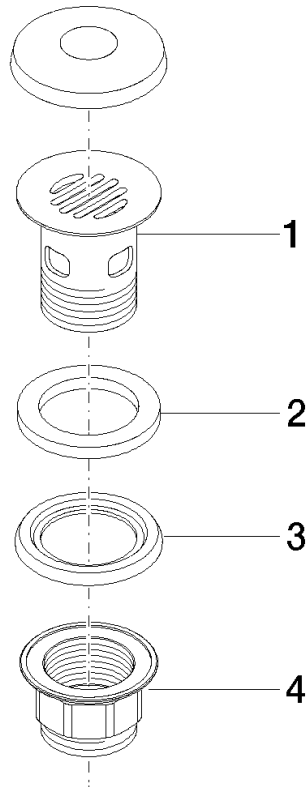

10 105 970 Product version from 10/1/2023

	Chrome	10 105 970-00
	Brushed Platinum	10 105 970-06
	Platinum	10 105 970-08
	Durabress (23kt Gold)	10 105 970-09
	Dark Chrome	10 105 970-19
	Light Gold (PVD)	10 105 970-26
	Brushed Light Gold (PVD)	10 105 970-27
	Brushed Durabress (23kt Gold)	10 105 970-28
	Matte Black	10 105 970-33
	Brushed Gold (PVD)	10 105 970-37
	Brushed Dark Brass (PVD)	10 105 970-39
	Brushed Bronze (PVD)	10 105 970-42
	Brushed Dark Bronze (PVD)	10 105 970-43
	Brushed Champagne (22kt Gold)	10 105 970-46
	Champagne (22kt Gold)	10 105 970-47
	Brushed Chrome	10 105 970-93
	Brushed Dark Platinum	10 105 970-99

Grated waste 1 1/4" - Chrome

SERIES-VARIOUS

10 105 970 Product version from 10/1/2023

Only suitable for basins with an overflow.

10 105 970 Product version from 10/1/2023

10 105 970 Product version from 10/1/2023

Parts for other finishes can be found here: Brushed Platinum

Spare parts list

No.	Item Number	Name	Quantity used	Delivery time
1	09 11 01 027-00	Cup for pop-up waste Strainer valve 1 1/4" - Chrome	1.00	-
Spare part can no longer be ordered, please order the replacement item				
2	09 14 05 039 90	Washer 43,5 x 62 x 6 mm -	1.00	14
4	09 23 10 020-00	Mounting Ø 60 x 36,5 mm - Chrome	1.00	-
Spare part can no longer be ordered, please order the replacement item				
3	09 14 03 025 90	Washer Profile seal Ø 64 x 6 mm -	1.00	14