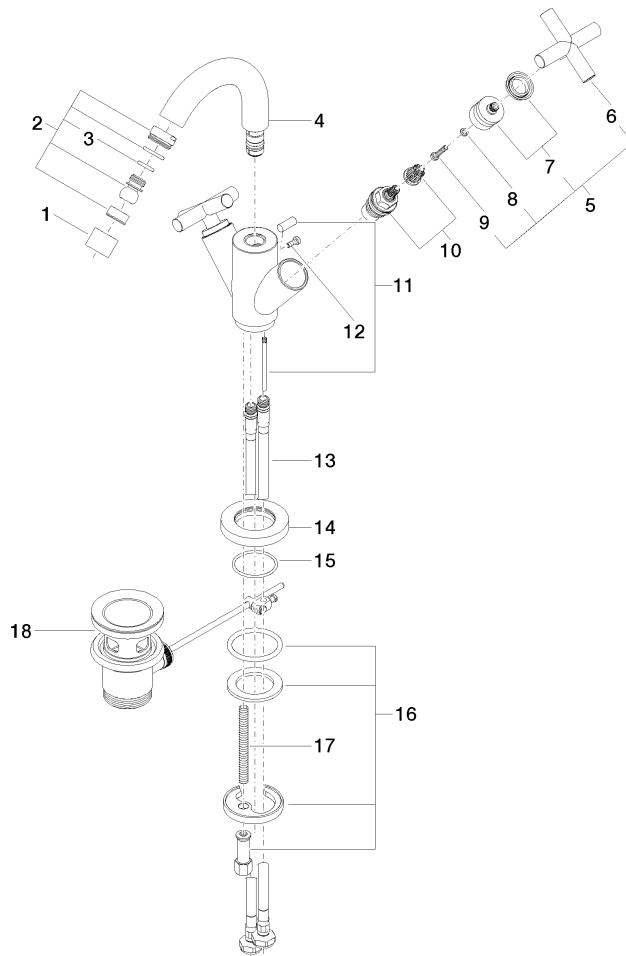

TARA

24 510 892 Product version from 6/30/2009 to 5/27/2021

Parts for other finishes can be found here: [Chrome](#)

TARA Single-hole bidet mixer with pop-up waste - Brushed Durabron (23kt Gold)

TARA

24 510 892 Product version from 6/30/2009 to 5/27/2021

Spare parts list

No.	Item Number	Name	Quantity used	Delivery time
12	09 30 30 054 90	Mounting Cylinder head screw with hexagon socket with low profile M4 x 10 mm -	1.00	14
2	04 21 40 007 00-28	Joint for bidet 27,5 x 26,5 x 28 mm - Brushed Durabron (23kt Gold)	1.00	40
16	04 30 11 038 00 90	Mounting with O-ring Ø40 x 4mm Ø 52 x 1,5 mm -	1.00	14
18	90 11 01 001 00-28	Basin Waste - Brushed Durabron (23kt Gold)	1.00	40
1	90 23 01 004 05-28	Aerator 7,0 l/min. - Brushed Durabron (23kt Gold)	1.00	40
11	04 20 89 035 80-28	Pull rod for pop-up waste with button 64,9 x 399,3 x 7 mm - Brushed Durabron (23kt Gold)	1.00	40
3	90 14 10 011 00 90	O-Ring EPDM 70 11,0 x 2,5 mm -	1.00	14
6	09 20 89 010-28	Handle 70 x 70 x 22,5 mm - Brushed Durabron (23kt Gold)	2.00	-
Spare part can no longer be ordered, please order the replacement item				
	90208901010-28	Handle TARA - Brushed Durabron (23kt Gold)		
8	90 30 11 029 00 90	Connection Spring lock washer Ø 4 -	2.00	14
13	04 30 04 104 00 90	High pressure hose M10x1 x 3/8" x 420 mm -	2.00	14
5	90 20 89 010 10-28	Handle TARA - Brushed Durabron (23kt Gold)	2.00	40
15	09 14 10 134 90	O-Ring 35,2 x 2,2 mm -	1.00	14
7	90 12 12 007 00-28	Handle Socket retainer Ø 29 x 26 mm - Brushed Durabron (23kt Gold)	2.00	40
17	09 31 11 011 90	Mounting Threaded bolt M8 x 80 mm -	1.00	14
4	90 28 22 216 00-28	Spout for bidet - Brushed Durabron (23kt Gold)	1.00	40
14	09 28 10 132-28	Rosette Ø 59 x Ø 35 x 9 mm - Brushed Durabron (23kt Gold)	1.00	40
10	90 90 03 151 00 90	Head part clockwise closing 1/2" -	2.00	14
9	90 30 30 075 00 90	Mounting Cylinder head screw with hexagon socket Low profile M4 x 20 mm -	2.00	14