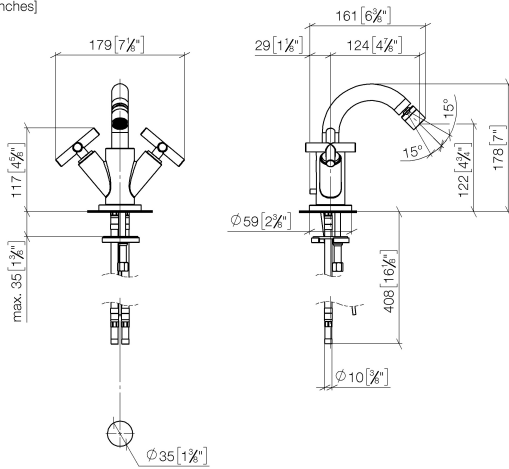

24 510 892 Product version from 6/30/2009 to 5/27/2021
mm [inches]