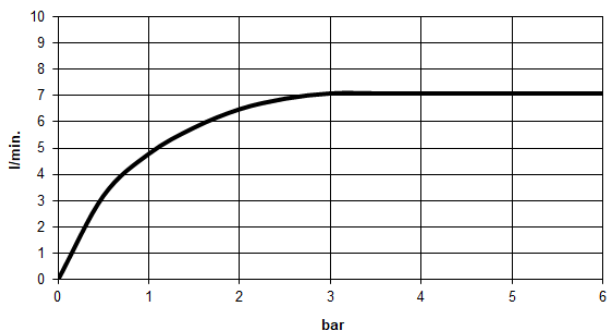

TARA Single-hole bidet mixer with pop-up waste - Brushed Durabrass (23kt Gold)

TARA

24 510 892 Product version from 6/30/2009 to 5/27/2021

- 124mm projection
- ball-joint pivotable through 15° (in any direction)
- circular, air-enriched flow
- height of mixer 180 mm
- height up to aerator 123 mm
- hole diameter 35 mm
- rosette Ø 59 mm
- 2x screw-in M 10 x 1 pressure hose, leak-tested
- max. flow 7 l/min

24 510 892 Product version from 6/30/2009 to 5/27/2021
mm [inches]

Flow rate chart

Codes & Standards

DIN 4109

ISO 3822

Ü-Zeichen

TARA Single-hole bidet mixer with pop-up waste - Brushed Durabronz (23kt Gold)