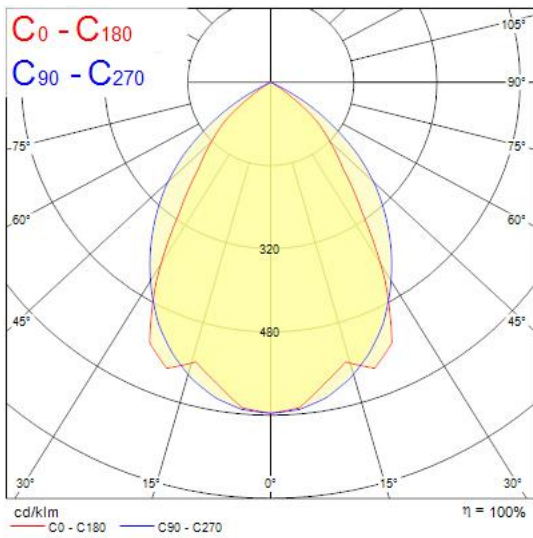

RANA NEO 3700LM REC 1200x300 840 SSC EM 1L WHITE 0052599

Electrical protection	Class I
Control gear type	LED driver constant current
LED Flickering Rate	Ultra low (5% or less)
Housing colour	RAL 9016 - Traffic white / Bezel
IP rating	IP20
IK rating	IK07
Product EAN number	5410288525990
Warranty	5 years

Photometry