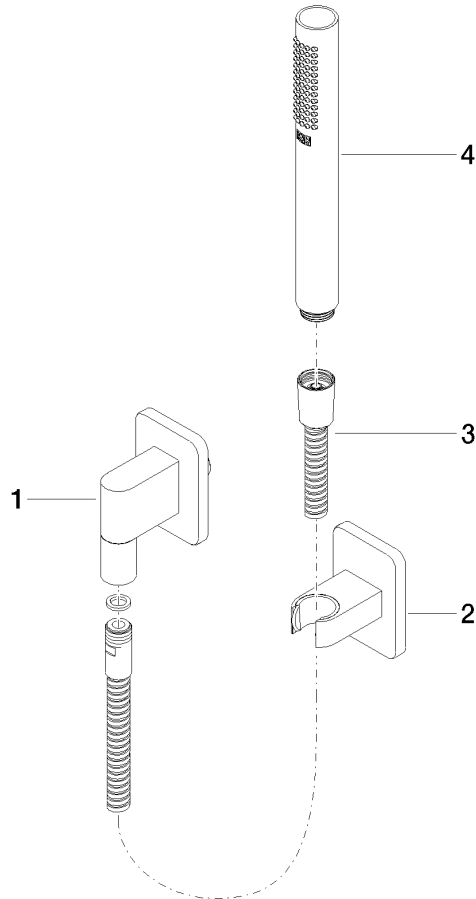

Brushed Platinum

27 808 710-06

Chrome

27 808 710-00

**Technical data:**

- rosette for wall elbow 78 x 55mm
- rosette for shower holder 78 x 55mm
- 1/2" wall elbow
- 3/8" shower outlet

**Notes:**

**Recommended miscellaneous**

**Concealed wall elbow -**

35 085 970 90

- min. recess depth 90 mm
- max. recess depth 163 mm

27 808 710 Product version up to 6/3/2020

mm [inches]

Flow rate chart

Codes & Standards

DIN 4109

## LULU Hand shower set with individual rosettes - Brushed Platinum

---

LULU

27 808 710 Product version up to 6/3/2020

### Spare parts list

No.	Item Number	Name	Quantity used	Delivery time
2	28 050 710-06	LULU Wall bracket - Brushed Platinum	1.00	-
Spare part can no longer be ordered, please order the replacement item				
3	90 30 02 072 00-06	Metal shower hose 1/2" x 3/8" x 1250 mm - Brushed Stainless Steel / Platinum Matt	1.00	20
1	28 450 710-06	LULU Wall elbow - Brushed Platinum	1.00	20
4	90 12 11 140 40-06	Bar-type hand shower 15 l/min. - Brushed Platinum	1.00	-
Spare part can no longer be ordered, please order the replacement item				