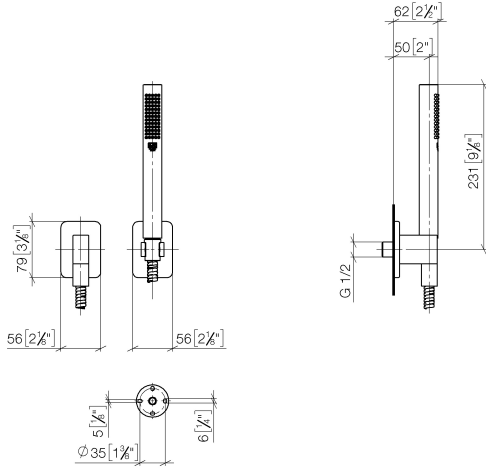

27 808 710 Product version up to 6/3/2020

- COMPACT RAIN, max. flow rate 15 l/min (at 3 bar)
- Function from: 5 l/min
- inherently safe from back flow
- with anti-scale system
- metal shower hose 1250mm with integrated anti-twist protection

Brushed Platinum

27 808 710-06

Chrome

27 808 710-00

**Technical data:**

- rosette for wall elbow 78 x 55mm
- rosette for shower holder 78 x 55mm
- 1/2" wall elbow
- 3/8" shower outlet

**Notes:**

**Recommended miscellaneous**

**Concealed wall elbow -**

35 085 970 90

- min. recess depth 90 mm
- max. recess depth 163 mm

27 808 710 Product version up to 6/3/2020

mm [inches]

Flow rate chart

Codes & Standards

DIN 4109

### Spare parts list

No.	Item Number	Name	Quantity used	Delivery time
2	28 050 710-06	LULU Wall bracket - Brushed Platinum	1.00	-
Spare part can no longer be ordered, please order the replacement item				
3	90 30 02 072 00-06	Metal shower hose 1/2" x 3/8" x 1250 mm - Brushed Stainless Steel / Platinum Matt	1.00	20
1	28 450 710-06	LULU Wall elbow - Brushed Platinum	1.00	20
4	90 12 11 140 40-06	Bar-type hand shower 15 l/min. - Brushed Platinum	1.00	-
Spare part can no longer be ordered, please order the replacement item				