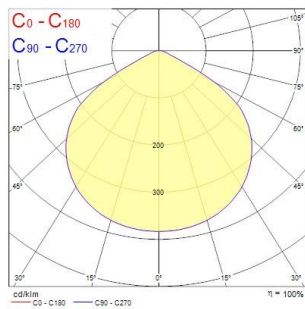

RANA NEO Recessed 1200 SylSmart *RANA NEO 3700LM REC 1200x300 840 SSC EM 1L WHITE* 0052599

TECHNICAL DRAWINGS