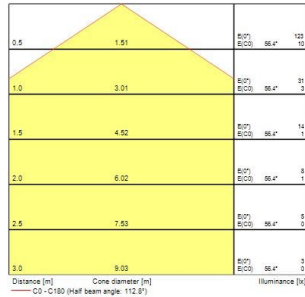

RANA NEO Recessed 1200 SylSmart *RANA NEO 3700LM REC 1200x300 840 SSC EM 1L WHITE* 0052599

TECHNICAL DRAWINGS