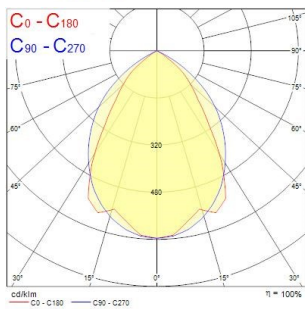

RANA NEO Recessed 1200 SylSmart

RANA NEO 3700LM REC 1200x300 840 SSC EM 1L WHITE

0052599

PRODUCT OVERVIEW

Product name	RANA NEO 3700LM REC 1200x300 840 SSC EM 1L WHITE
Technology	LED (3 SDCM)
Cap/Base	N/A
Housing	Steel
Mount	Ceiling recessed mounting
Warranty	5 years
Fixture luminous flux (lm)	3761
Luminaire efficacy (lm/W)	113
Colour temperature (K)	4000
Light colour	Neutral White
CRI (Ra)	80
Colour Variation Initial (SDCM)	SDCM3
Glare control	< 18
Photobiological Risk Group	RG0
Luminous flux (emergency) (lm)	80
Total power consumption (W)	33
Electrical protection	Class I
Control gear type	LED driver constant current
LED Flickering Rate	Ultra low (5% or less)
Housing colour	RAL 9016 - Traffic white / Bezel
IP rating	IP20
IK rating	IK07
Product EAN number	5410288525990

PHOTOMETRY

RANA NEO Recessed 1200 SylSmart *RANA NEO 3700LM REC 1200x300 840 SSC EM 1L WHITE* 0052599

TECHNICAL DRAWINGS