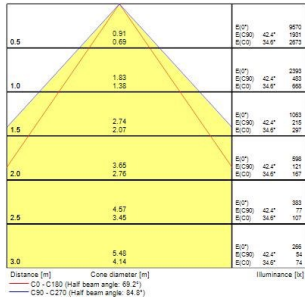

RANA NEO Recessed 1200 SylSmart *RANA NEO 3700LM REC 1200x300 840 SSC EM 1L WHITE* 0052599

TECHNICAL DRAWINGS