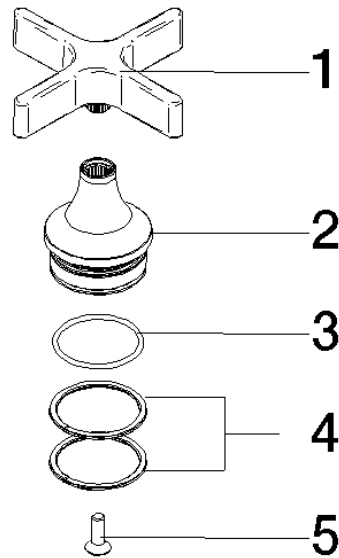

Handle for sink unit - Brushed Champagne (22kt Gold)

SPARE PARTS

90 20 80 036 00

	Brushed Champagne (22kt Gold)	90 20 80 036 00-46
	Chrome	90 20 80 036 00-00
	Brushed Platinum	90 20 80 036 00-06
	Platinum	90 20 80 036 00-08
	Durabronze (23kt Gold)	90 20 80 036 00-09
	Dark Chrome	90 20 80 036 00-19
	Brushed Durabronze (23kt Gold)	90 20 80 036 00-28
	Matte Black	90 20 80 036 00-33
	Brushed Bronze (PVD)	90 20 80 036 00-42
	Champagne (22kt Gold)	90 20 80 036 00-47
	Brushed Chrome	90 20 80 036 00-93
	Brushed Dark Platinum	90 20 80 036 00-99

Handle for sink unit - Brushed Champagne (22kt Gold)

SPARE PARTS

---

90 20 80 036 00

Handle for sink unit - Brushed Champagne (22kt Gold)

SPARE PARTS

90 20 80 036 00

90 20 80 036 00

### Spare parts list

No.	Item Number	Name	Quantity used	Delivery time
2	90 12 12 231 00-46	Retainer - Brushed Champagne (22kt Gold)	1.00	40
5	90 30 30 014 00 90	Mounting Countersunk screw with hexagon socket M4 x 12 mm -	1.00	14
3	09 14 10 019 90	O-Ring EPDM 70 25,0 x 1,5 mm -	1.00	14
1	90 20 80 036 10-46	Handle Neutral - Brushed Champagne (22kt Gold)	1.00	40
4	90 14 15 072 00 90	Slip ring -	2.00	14