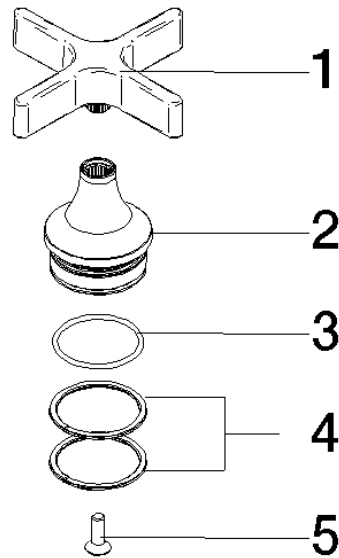

Handle for sink unit - Champagne (22kt Gold)

SPARE PARTS

90 20 80 036 00

	Champagne (22kt Gold)	90 20 80 036 00-47
	Chrome	90 20 80 036 00-00
	Brushed Platinum	90 20 80 036 00-06
	Platinum	90 20 80 036 00-08
	Durabronze (23kt Gold)	90 20 80 036 00-09
	Dark Chrome	90 20 80 036 00-19
	Brushed Durabronze (23kt Gold)	90 20 80 036 00-28
	Matte Black	90 20 80 036 00-33
	Brushed Bronze (PVD)	90 20 80 036 00-42
	Brushed Champagne (22kt Gold)	90 20 80 036 00-46
	Brushed Chrome	90 20 80 036 00-93
	Brushed Dark Platinum	90 20 80 036 00-99

Handle for sink unit - Champagne (22kt Gold)

SPARE PARTS

90 20 80 036 00

Handle for sink unit - Champagne (22kt Gold)

SPARE PARTS

90 20 80 036 00

90 20 80 036 00

Parts for other finishes can be found here: [Chrome](#)

Spare parts list

No.	Item Number	Name	Quantity used	Delivery time
4	90 14 15 072 00 90	Slip ring -	2.00	14
1	90 20 80 036 10-47	Handle Neutral - Champagne (22kt Gold)	1.00	40
3	09 14 10 019 90	O-Ring EPDM 70 25,0 x 1,5 mm -	1.00	14
5	90 30 30 014 00 90	Mounting Countersunk screw with hexagon socket M4 x 12 mm -	1.00	14
2	90 12 12 231 00-47	Retainer - Champagne (22kt Gold)	1.00	40