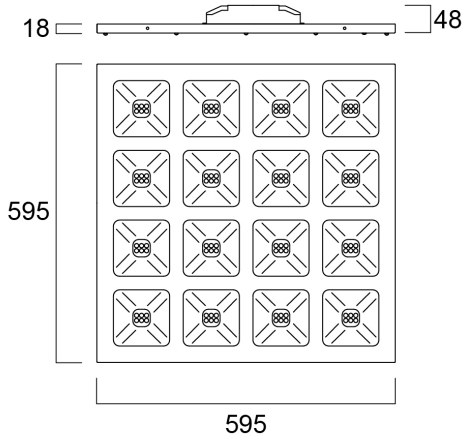

Technical drawings

Data table

GENERAL DATA

Product name	QUADRO 600x600 840 MP
Technology	LED (3 SDCM)
Cap/Base	N/A
Housing	Steel
Mount	Ceiling recessed mounting, Suspended
General application	Office, Education
Operating temperature range (°C)	-10°C...+45°C
ETIM Class	EC002892
E-number FI	4279445
Warranty	5 years

OPTICAL DATA

Useful luminous flux (#use)	4650
Fixture luminous flux (lm)	4650
Luminaire efficacy (lm/W)	137
Colour temperature (K)	4000