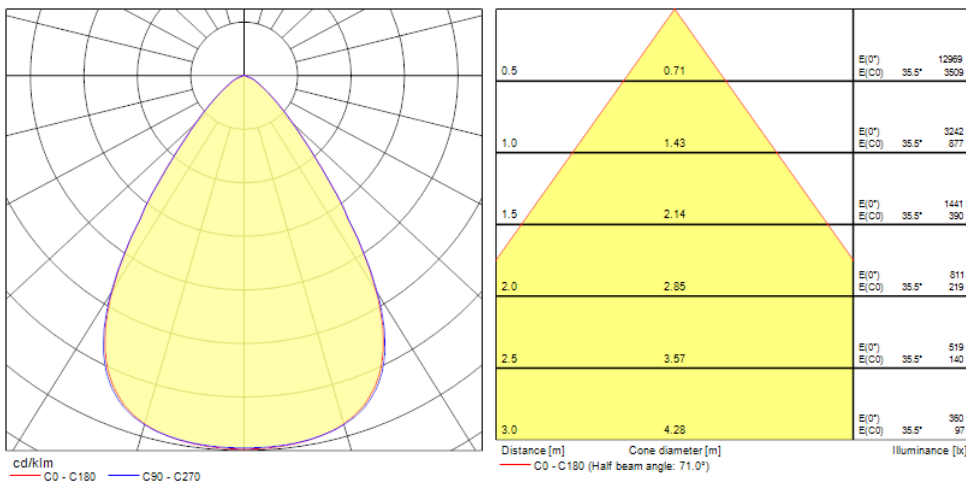

QUADRO 600x600 840 MP 0044701

Luminaire efficacy (lm/W)	137
Colour temperature (K)	4000
Light colour	Neutral White
CRI (Ra)	80
Colour Variation Initial (SDCM)	3
Beam Angle (°)	75
Glare control	< 16
Photobiological Risk Group	RG1
Total power consumption (W)	34
Electrical protection	Class II
Control gear type	Electronic ballast multiwatt
Dimmable	No
LED Flickering Rate	Ultra low (5% or less)
Housing colour	RAL 9003 - Signal white
IP rating	IP40/20
IK rating	IK08
Product EAN number	5410288447018
Warranty	5 years
Useful luminous flux (#use)	4650
Dimming method	N/A

Photometry