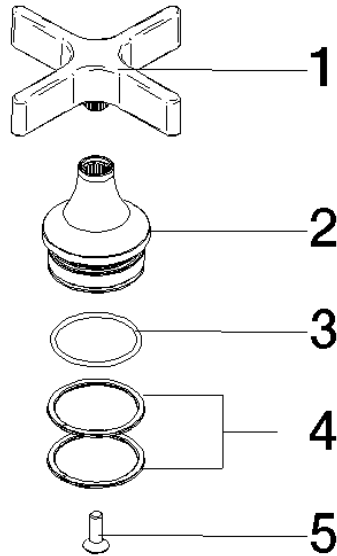

90 20 80 036 00

	Brushed Dark Platinum	90 20 80 036 00-99
	Chrome	90 20 80 036 00-00
	Brushed Platinum	90 20 80 036 00-06
	Platinum	90 20 80 036 00-08
	Durabronze (23kt Gold)	90 20 80 036 00-09
	Dark Chrome	90 20 80 036 00-19
	Brushed Durabronze (23kt Gold)	90 20 80 036 00-28
	Matte Black	90 20 80 036 00-33
	Brushed Bronze (PVD)	90 20 80 036 00-42
	Brushed Champagne (22kt Gold)	90 20 80 036 00-46
	Champagne (22kt Gold)	90 20 80 036 00-47
	Brushed Chrome	90 20 80 036 00-93

Handle for sink unit - Brushed Dark Platinum

SPARE PARTS

90 20 80 036 00

Handle for sink unit - Brushed Dark Platinum

SPARE PARTS

90 20 80 036 00

90 20 80 036 00

Parts for other finishes can be found here: [Chrome](#)

Spare parts list

No.	Item Number	Name	Quantity used	Delivery time
2	90 12 12 231 00-99	Retainer - Brushed Dark Platinum	1.00	40
4	90 14 15 072 00 90	Slip ring -	2.00	14
3	09 14 10 019 90	O-Ring EPDM 70 25,0 x 1,5 mm -	1.00	14
1	90 20 80 036 10-99	Handle Neutral - Brushed Dark Platinum	1.00	40
5	90 30 30 014 00 90	Mounting Countersunk screw with hexagon socket M4 x 12 mm -	1.00	14