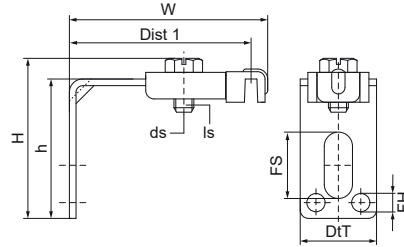

### Features & benefits

- L-shaped bracket specifically designed for side or top support of a radiator
- features pre-drilled  $\varnothing 6$  mm holes and a 8.5 x 20 mm slotted hole for wall attachment.
- includes an insulating shaped channel/clip designed to securely hold the top/side edge of the radiator and reduce unwanted noises.
- adjustable distance from the wall
- material: steel
- zinc plated

Product Number	Total Height	Total Width	Total Depth	Screw Size	Screw Length	Fixing Slot	Fixing Hole	Height
Reference letter	H	W	DtT	ds	ls	FS	FH	h
Unit description	mm	mm	mm		mm	mm	mm	mm
0752400	45	69	23	M6	12	20x8,5	5.5	42