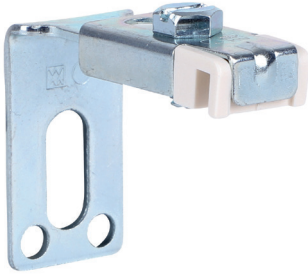

## Walraven Radiator Upper/Side Support Insulating

(03040)

### Features & benefits

- L-shaped bracket specifically designed for side or top support of a radiator
- features pre-drilled  $\varnothing 6$  mm holes and a 8.5 x 20 mm slotted hole for wall attachment.
- includes an insulating shaped channel/clip designed to securely hold the top/side edge of the radiator and reduce unwanted noises.
- adjustable distance from the wall
- material: steel
- zinc plated

Product Number	Total Height	Total Width	Total Depth	Screw Size	Screw Length	Fixing Slot	Fixing Hole	Height
Reference letter	H	W	DtT	ds	ls	FS	FH	h
Unit description	mm	mm	mm		mm	mm	mm	mm
0752400	45	69	23	M6	12	20x8,5	5.5	42