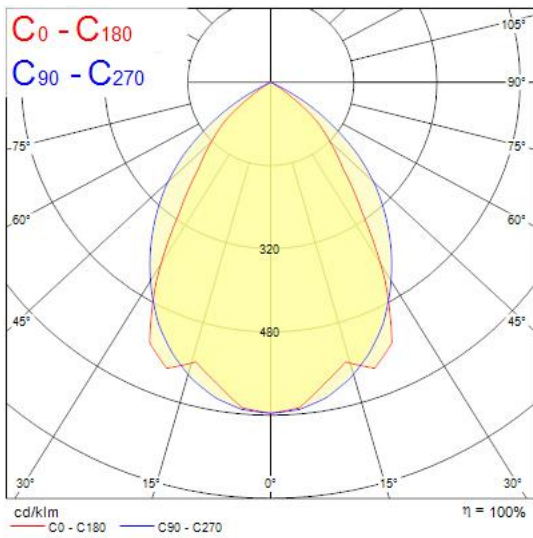

RANA NEO 3500LM REC 1200x300 830 SSC EM 1L WHITE 0052598

Electrical protection	Class I
Control gear type	LED driver constant current
LED Flickering Rate	Ultra low (5% or less)
Housing colour	RAL 9016 - Traffic white / Bezel
IP rating	IP20
IK rating	IK07
Product EAN number	5410288525983
Warranty	5 years

Photometry