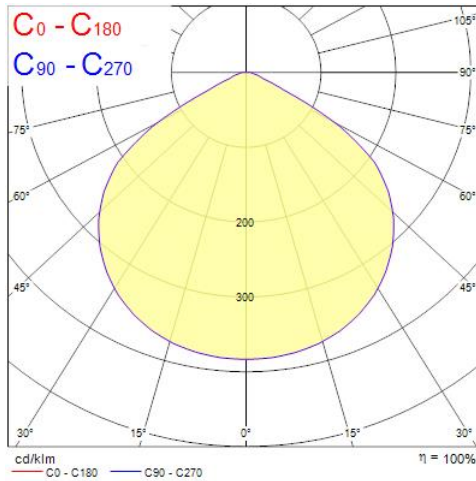

RANA NEO 3500LM REC 1200x300 830 SSC EM 1L WHITE 0052598

Electrical protection	Class I
Control gear type	LED driver constant current
LED Flickering Rate	Ultra low (5% or less)
Housing colour	RAL 9016 - Traffic white / Bezel
IP rating	IP20
IK rating	IK07
Product EAN number	5410288525983
Warranty	5 years

Photometry