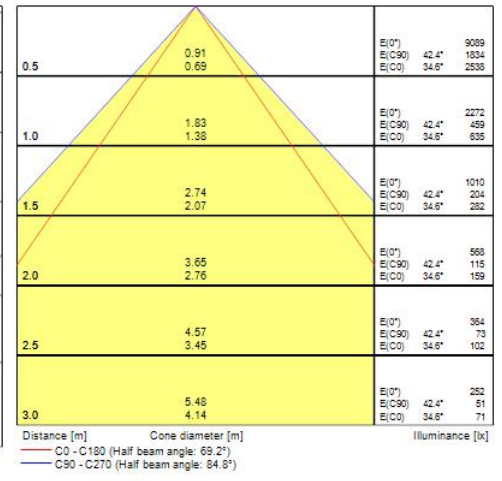

RANA NEO 3500LM REC 1200x300 830 SSC EM 1L WHITE 0052598

Electrical protection	Class I
Control gear type	LED driver constant current
LED Flickering Rate	Ultra low (5% or less)
Housing colour	RAL 9016 - Traffic white / Bezel
IP rating	IP20
IK rating	IK07
Product EAN number	5410288525983
Warranty	5 years

Photometry