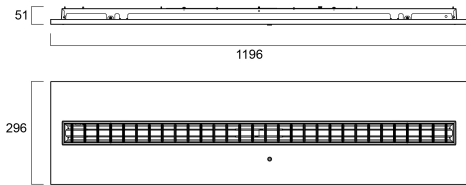

Technical drawings

Data table

GENERAL DATA

Product name	RANA NEO 3500LM REC 1200x300 830 SSC EM 1L WHITE
Technology	LED (3 SDCM)
Cap/Base	N/A
Housing	Steel
Mount	Ceiling recessed mounting
Operating temperature range (°C)	-5°C...+25°C
Performance ambient temperature Tq (°C)	25
Warranty	5 years

OPTICAL DATA

Fixture luminous flux (lm)	3572
Luminaire efficacy (lm/W)	108
Colour temperature (K)	3000
Light colour	Warm White
CRI (Ra)	80
Colour Variation Initial (SDCM)	3
Glare control	< 18
Photobiological Risk Group	RG0
Luminous flux (emergency) (lm)	80