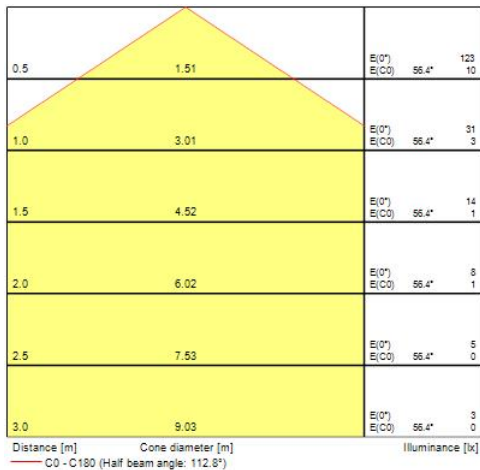

RANA NEO 3500LM REC 1200x300 830 SSC EM 1L WHITE 0052598

Electrical protection	Class I
Control gear type	LED driver constant current
LED Flickering Rate	Ultra low (5% or less)
Housing colour	RAL 9016 - Traffic white / Bezel
IP rating	IP20
IK rating	IK07
Product EAN number	5410288525983
Warranty	5 years

Photometry