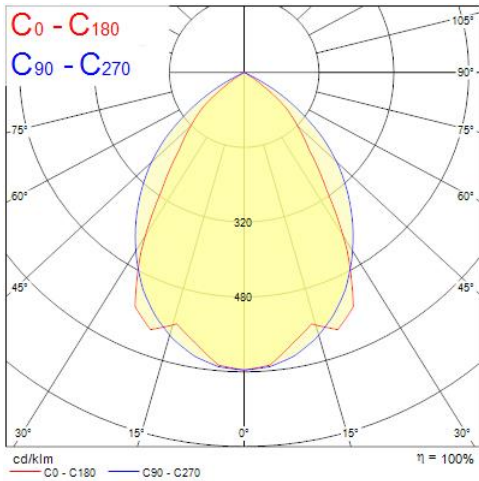

RANA NEO 3500LM REC 1200x300 830 SSC EM 1L WHITE 0052598

Electrical protection	Class I
Control gear type	LED driver constant current
LED Flickering Rate	Ultra low (5% or less)
Housing colour	RAL 9016 - Traffic white / Bezel
IP rating	IP20
IK rating	IK07
Product EAN number	5410288525983
Warranty	5 years

Photometry