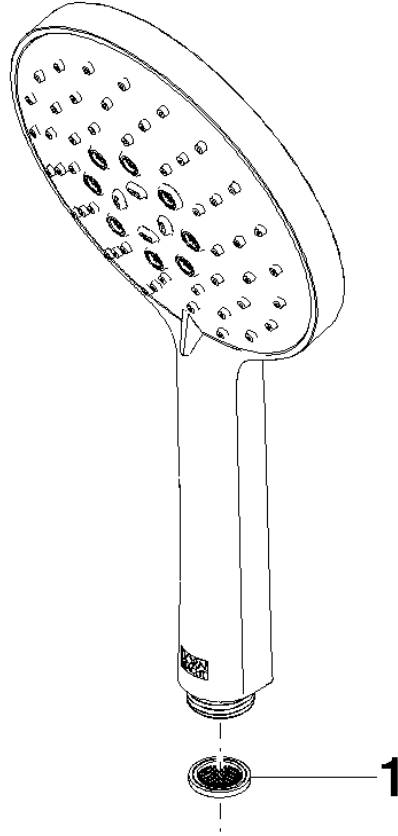

28 016 979 Product version from 4/1/2024

- spray head Ø 130 mm
- Three or five settings: COMPACT RAIN, COMPACT SOFT FLOW, COMPACT AQUAPRESSURE FLOW, max. flow rate 15 l/min (at 3 bar)
- Function from: 6.8 l/min
- 1/2" connection
- inherently safe from back flow.
- with anti-scale system

**Notes:**

	Platinum	28 016 979-08
	Chrome	28 016 979-00
	Brushed Platinum	28 016 979-06
	Dark Chrome	28 016 979-19
	Light Gold (PVD)	28 016 979-26
	Brushed Light Gold (PVD)	28 016 979-27
	Brushed Durabrass (23kt Gold)	28 016 979-28
	Matte Black	28 016 979-33
	Brushed Gold (PVD)	28 016 979-37
	Brushed Dark Brass (PVD)	28 016 979-39
	Brushed Bronze (PVD)	28 016 979-42
	Brushed Dark Bronze (PVD)	28 016 979-43
	Brushed Champagne (22kt Gold)	28 016 979-46
	Champagne (22kt Gold)	28 016 979-47
	Brushed Chrome	28 016 979-93
	Brushed Dark Platinum	28 016 979-99

## Hand shower 130 mm - Platinum

SERIES-VARIOUS

28 016 979 Product version from 4/1/2024

### Certificates and sustainability

DVGW\_DW-  
6517DN0

LGA\_29

WRAS\_260402

28 016 979 Product version from 4/1/2024

Parts for other finishes can be found here: [Chrome](#)

Spare parts list

No.	Item Number	Name	Quantity used	Delivery time
1	09 23 01 039 90	Sieve seal Ø 19 x 5,5 mm -	1.00	14