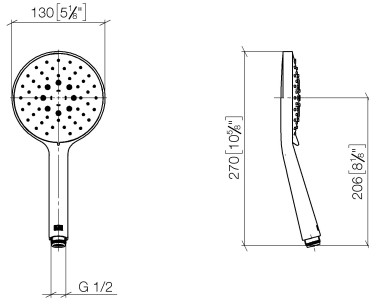

28 016 979 Product version from 4/1/2024

- spray head Ø 130 mm
- Three or five settings: COMPACT RAIN, COMPACT SOFT FLOW, COMPACT AQUAPRESSURE FLOW, max. flow rate 15 l/min (at 3 bar)
- Function from: 6.8 l/min
- 1/2" connection
- inherently safe from back flow.
- with anti-scale system

28 016 979 Product version from 4/1/2024

mm [inches]

Flow rate chart

Codes & Standards

DIN 4109

EN 1112

ISO 3822

Scottish Water  
Byelaws

## Hand shower 130 mm - Platinum

SERIES-VARIOUS

28 016 979 Product version from 4/1/2024

### Certificates and sustainability

DVGW\_DW-  
6517DN0

LGA\_29

WRAS\_260402

28 016 979 Product version from 4/1/2024

Parts for other finishes can be found here: [Chrome](#)

Spare parts list

No.	Item Number	Name	Quantity used	Delivery time
1	09 23 01 039 90	Sieve seal Ø 19 x 5,5 mm -	1.00	14