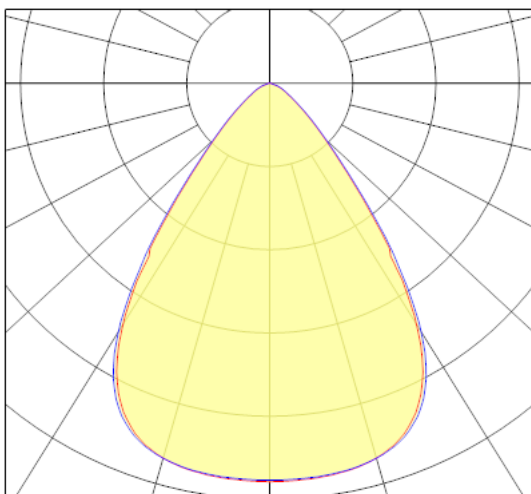

QUADRO 600x600 830 MP 0044700

Luminaire efficacy (lm/W)	132
Colour temperature (K)	3000
Light colour	Warm White
CRI (Ra)	80
Colour Variation Initial (SDCM)	3
Beam Angle (°)	75
Glare control	< 16
Photobiological Risk Group	RG1
Total power consumption (W)	34
Electrical protection	Class II
Control gear type	Electronic ballast multiwatt
Dimmable	No
LED Flickering Rate	Ultra low (5% or less)
Housing colour	RAL 9003 - Signal white
IP rating	IP40/20
IK rating	IK08
Product EAN number	5410288447001
Warranty	5 years
Useful luminous flux (#use)	4500
Dimming method	N/A

Photometry