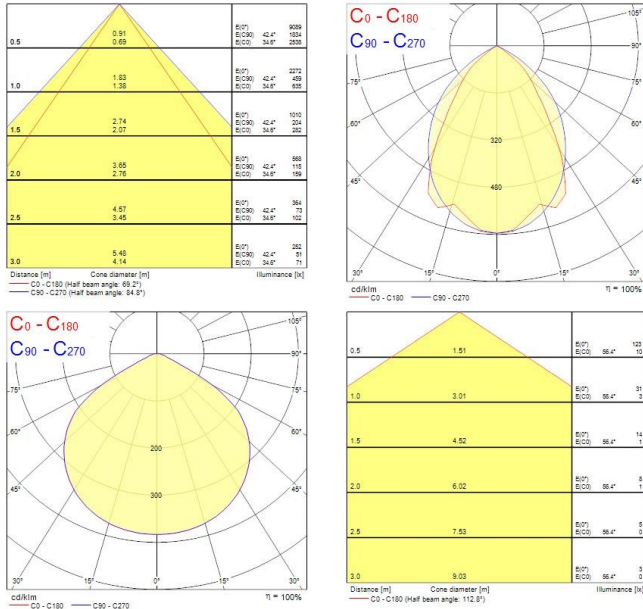

RANA NEO Recessed 1200 SylSmart

RANA NEO 3500LM REC 1200x300 830 SSC EM 1L WHITE
0052598

PRODUCT OVERVIEW

Product name	RANA NEO 3500LM REC 1200x300 830 SSC EM 1L WHITE
Technology	LED (3 SDCM)
Cap/Base	N/A
Housing	Steel
Mount	Ceiling recessed mounting
Warranty	5 years
Fixture luminous flux (lm)	3572
Luminaire efficacy (lm/W)	108
Colour temperature (K)	3000
Light colour	Warm White
CRI (Ra)	80
Colour Variation Initial (SDCM)	SDCM3
Glare control	< 18
Photobiological Risk Group	RG0
Luminous flux (emergency) (lm)	80
Total power consumption (W)	33
Electrical protection	Class I
Control gear type	LED driver constant current
LED Flickering Rate	Ultra low (5% or less)
Housing colour	RAL 9016 - Traffic white / Bezel
IP rating	IP20
IK rating	IK07
Product EAN number	5410288525983

PHOTOMETRY

RANA NEO Recessed 1200 SylSmart *RANA NEO 3500LM REC 1200x300 830 SSC EM 1L WHITE* 0052598

TECHNICAL DRAWINGS