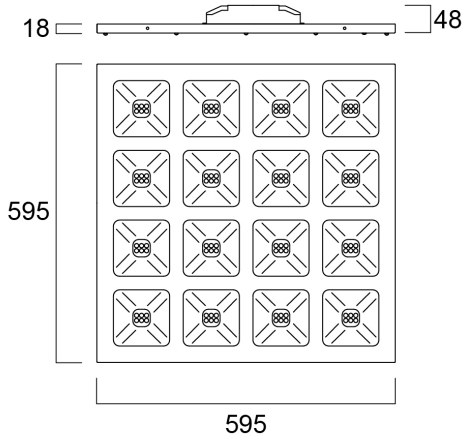

Features

- QUADRO 600x600 830 MP Unique stylish recessed modular LED luminaire, ideal for general indoor lighting applications such as breakout areas, offices and meeting rooms. Steel frame with integrated reflector, passive cooling. Low glaring UGR<16. RG1, 75° beam angle, optical system: white painted reflector with total internal reflection lenses. Light color temperature: 3000K (Warm White), max system power: 34W, max fixture output: 4500lm, efficacy at max output 132lm/W, max efficacy 140lm/W @ 15W, CRI (Ra) >80 typical, LED chromacity: 3 step MacAdam ellipse (SDCM3), lifespan: 88,000 hours at 80% of the original output (L80B20), IR/UV free light source without heat radiation, operating voltage: 220-240V / 50-60Hz, low flicker, non-dimmable 8-step SELV Multipower driver (15W 2100lm, 18W 2500lm, 21W 2950lm, 24W 3300lm, 27W 3650lm, 30W 3950lm, 32W 4250lm, 34W 4500lm), electrical protection: Class II. Ingress protection IP40/IP20, suitable for indoor environment only. Nominal size: 595x595mm, Loop in / loop out wiring, safety cables included, 18mm nominal height, RAL 9003 - Signal white color frame, weight: 3,20kg.

Photometry

Technical drawings

Data table

GENERAL DATA

Product name	QUADRO 600x600 830 MP
Technology	LED (3 SDCM)
Cap/Base	N/A
Housing	Steel
Mount	Ceiling recessed mounting, Suspended
General application	Office, Education
Operating temperature range (°C)	-10°C...+45°C
ETIM Class	EC002892
E-number FI	4279447
Warranty	5 years

QUADRO 600x600 830 MP 0044700

Max. products per 13A B Breaker	26
Max. products per 16A B Breaker	33
Max. products per 20A B Breaker	41
Connectable conductor cross section - Max (mm ²)	1.5

PHYSICAL DATA

Housing colour	RAL 9003 - Signal white
IP rating	IP40/20
IK rating	IK08
Diffuser finish	Other
Diffuser material	None
Nominal Product Length (mm)	595
Nominal Product Width (mm)	595
Nominal Product Height (mm)	18
Weight (kg)	2.669