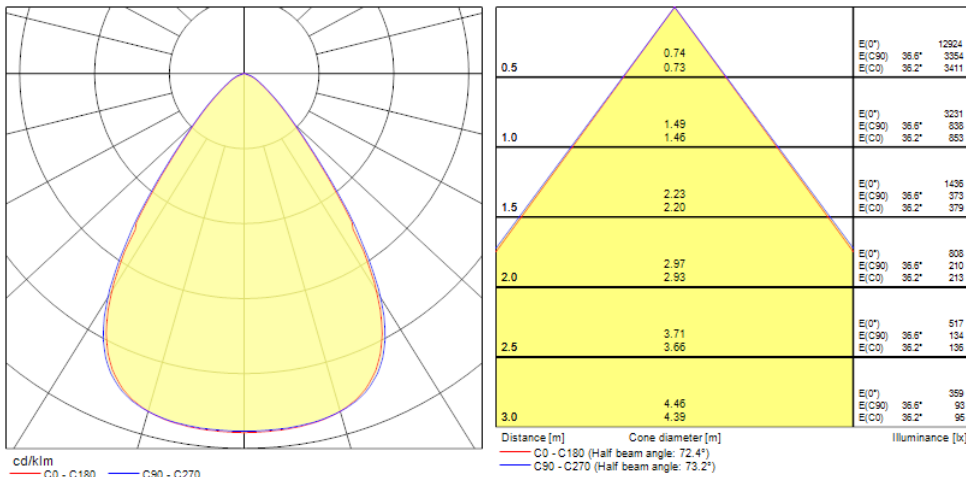

QUADRO 600x600 830 MP 0044700

Luminaire efficacy (lm/W)	132
Colour temperature (K)	3000
Light colour	Warm White
CRI (Ra)	80
Colour Variation Initial (SDCM)	3
Beam Angle (°)	75
Glare control	< 16
Photobiological Risk Group	RG1
Total power consumption (W)	34
Electrical protection	Class II
Control gear type	Electronic ballast multiwatt
Dimmable	No
LED Flickering Rate	Ultra low (5% or less)
Housing colour	RAL 9003 - Signal white
IP rating	IP40/20
IK rating	IK08
Product EAN number	5410288447001
Warranty	5 years
Useful luminous flux (#use)	4500
Dimming method	N/A

Photometry