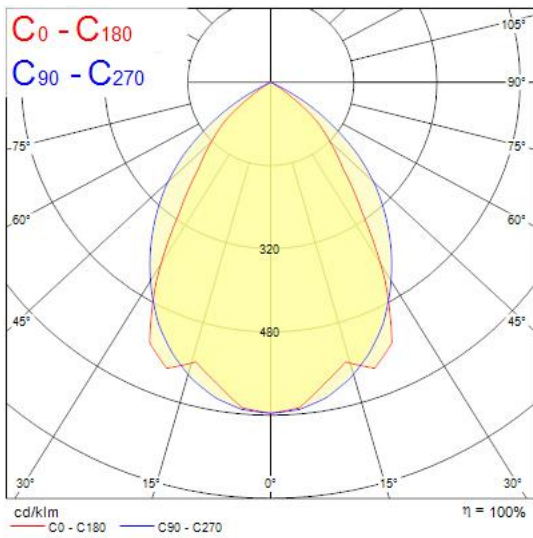

RANA NEO 3700LM REC 1200x300 840 DALI EM 1L WHITE 0052597

Electrical protection	Class I
Control gear type	LED driver constant current
LED Flickering Rate	Ultra low (5% or less)
Housing colour	RAL 9016 - Traffic white / Bezel
IP rating	IP20
IK rating	IK07
Product EAN number	5410288525976
Warranty	5 years

Photometry