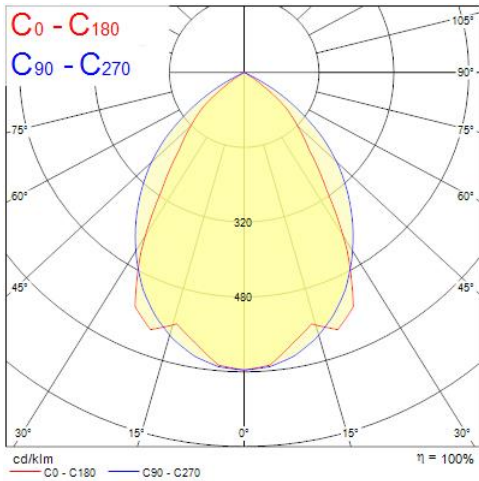

RANA NEO 3700LM REC 1200x300 840 DALI EM 1L WHITE 0052597

Electrical protection	Class I
Control gear type	LED driver constant current
LED Flickering Rate	Ultra low (5% or less)
Housing colour	RAL 9016 - Traffic white / Bezel
IP rating	IP20
IK rating	IK07
Product EAN number	5410288525976
Warranty	5 years

Photometry