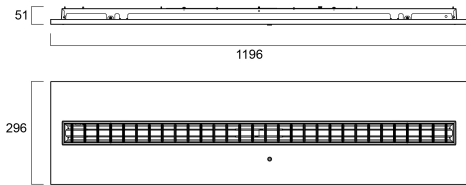

Technical drawings

Data table

GENERAL DATA

Product name	RANA NEO 3700LM REC 1200x300 840 DALI EM 1L WHITE
Technology	LED (3 SDCM)
Cap/Base	N/A
Housing	Steel
Mount	Ceiling recessed mounting
Performance ambient temperature Tq (°C)	25
Warranty	5 years

OPTICAL DATA

Fixture luminous flux (lm)	3761
Luminaire efficacy (lm/W)	113
Colour temperature (K)	4000
Light colour	Neutral White
CRI (Ra)	80
Colour Variation Initial (SDCM)	3
Glare control	< 18
Photobiological Risk Group	RG0
Luminous flux (emergency) (lm)	80
Emergency duration (h)	3