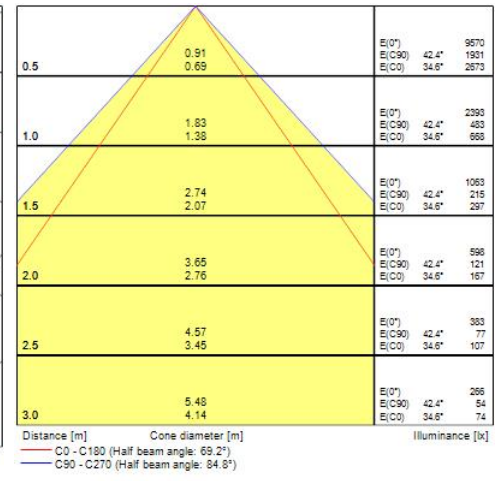

RANA NEO 3700LM REC 1200x300 840 DALI EM 1L WHITE 0052597

Electrical protection	Class I
Control gear type	LED driver constant current
LED Flickering Rate	Ultra low (5% or less)
Housing colour	RAL 9016 - Traffic white / Bezel
IP rating	IP20
IK rating	IK07
Product EAN number	5410288525976
Warranty	5 years

Photometry