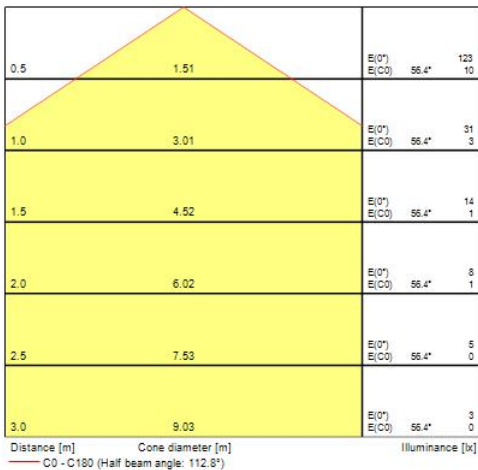

RANA NEO 3700LM REC 1200x300 840 DALI EM 1L WHITE 0052597

Electrical protection	Class I
Control gear type	LED driver constant current
LED Flickering Rate	Ultra low (5% or less)
Housing colour	RAL 9016 - Traffic white / Bezel
IP rating	IP20
IK rating	IK07
Product EAN number	5410288525976
Warranty	5 years

Photometry