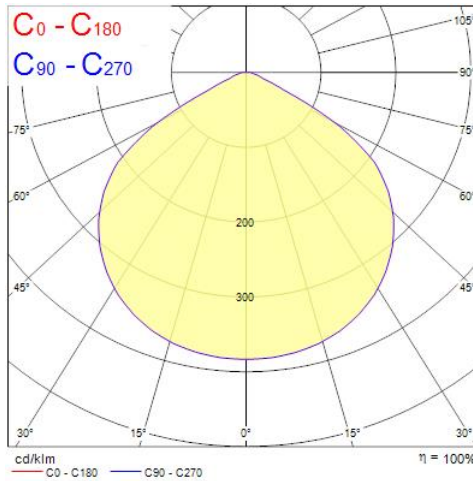

RANA NEO 3700LM REC 1200x300 840 DALI EM 1L WHITE 0052597

Electrical protection	Class I
Control gear type	LED driver constant current
LED Flickering Rate	Ultra low (5% or less)
Housing colour	RAL 9016 - Traffic white / Bezel
IP rating	IP20
IK rating	IK07
Product EAN number	5410288525976
Warranty	5 years

Photometry