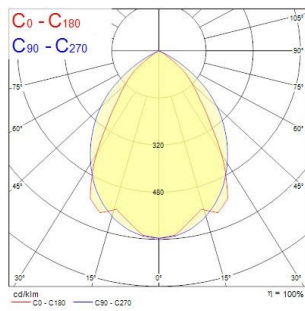

RANA NEO Recessed 1200

RANA NEO 3700LM REC 1200x300 840 DALI EM 1L WHITE
0052597

TECHNICAL DRAWINGS