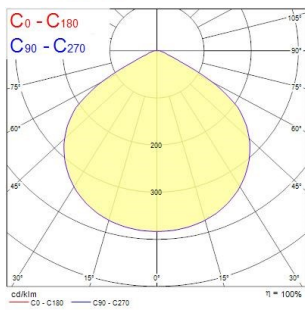

RANA NEO Recessed 1200

RANA NEO 3700LM REC 1200x300 840 DALI EM 1L WHITE
0052597

TECHNICAL DRAWINGS