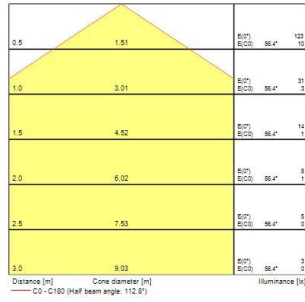

RANA NEO Recessed 1200

RANA NEO 3700LM REC 1200x300 840 DALI EM 1L WHITE
0052597

TECHNICAL DRAWINGS