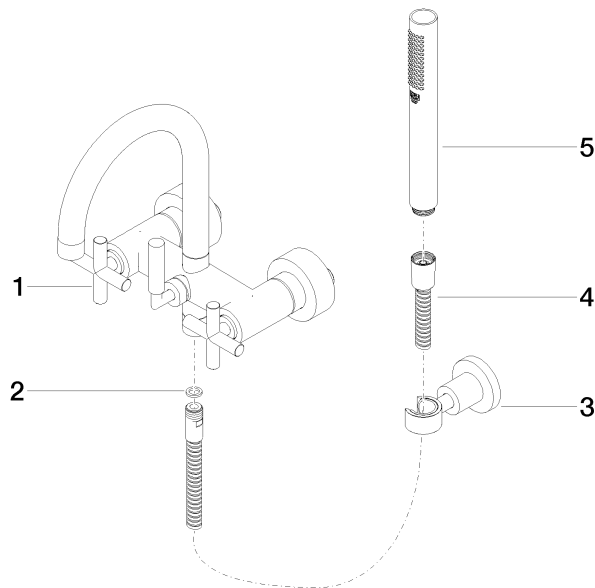

25 133 892 Product version up to 5/27/2021

- spout: circular, air-enriched flow
- max. flow 22 l/min at 3 bar flow pressure
- Hand shower: COMPACT RAIN, max. flow rate 6.8 l/min (at 3 bar)
- complete hand shower set with anti-scale system
- 240mm projection
- rotary diverter for bath/shower
- slide-on rosettes Ø 65 mm
- rosette for shower holder Ø 50mm
- 1/2" connection
- gauge 150 mm - 15 mm
- metal shower hose 1250mm with integrated anti-twist protection
- WRAS

25 133 892 Product version up to 5/27/2021

Flow rate chart

Codes & Standards

DIN 4109

EN 1717

ISO 3822

Scottish Water
Byelaws

UK Water Supply
Regulations

Ü-Zeichen

TARA Bath mixer for wall mounting with hand shower set - Chrome

TARA

25 133 892 Product version up to 5/27/2021

Certificates and sustainability

WRAS_2210

Belgaqua_21-026-2 LGA_18

EPD-DOR-20230287 Belgaqua_25-341-2
-IBA1-EN
Environmental.prod
uct-declarat

25 133 892 Product version up to 5/27/2021

Parts for other finishes can be found here: Brushed Platinum

Spare parts list

| No. | Item Number | Name | Quantity used | Delivery time |
|--|--------------------|--|---------------|---------------|
| 4 | 90 30 02 072 00-00 | Metal shower hose 1/2" x 3/8" x 1250 mm - Chrome | 1.00 | 20 |
| 2 | 90 14 20 026 00 90 | Washer 14 x 8 x 2 mm Centellen WS 3820 - | 1.00 | 14 |
| 3 | 28 050 892-00 | TARA Wall bracket - Chrome | 1.00 | 20 |
| 1 | 25 100 892-00 | TARA Bath mixer for wall mounting - Chrome | 1.00 | - |
| Spare part can no longer be ordered, please order the replacement item | | | | |
| 5 | 90 12 11 140 41-00 | Bar-type hand shower 6,8 l/min - Chrome | 1.00 | - |
| Spare part can no longer be ordered, please order the replacement item | | | | |