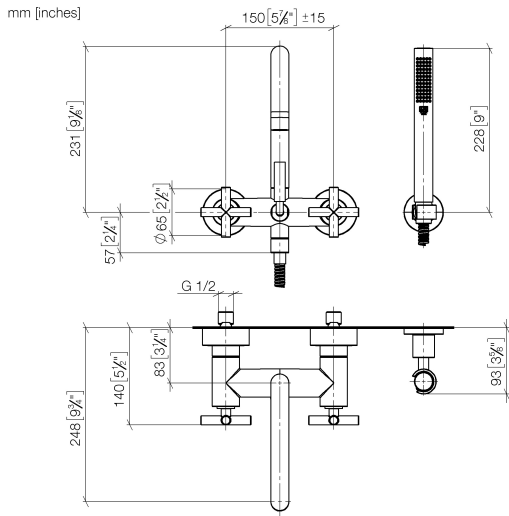

25 133 892 Product version up to 5/27/2021