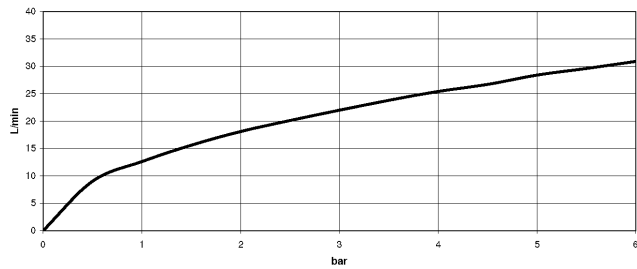

25 133 892 Product version up to 5/27/2021

- spout: circular, air-enriched flow
- max. flow 22 l/min at 3 bar flow pressure
- Hand shower: COMPACT RAIN, max. flow rate 6.8 l/min (at 3 bar)
- complete hand shower set with anti-scale system
- 240mm projection
- rotary diverter for bath/shower
- slide-on rosettes Ø 65 mm
- rosette for shower holder Ø 50mm
- 1/2" connection
- gauge 150 mm - 15 mm
- metal shower hose 1250mm with integrated anti-twist protection
- WRAS

25 133 892 Product version up to 5/27/2021

Flow rate chart

Codes & Standards

DIN 4109

EN 1717

ISO 3822

Scottish Water
Byelaws

UK Water Supply
Regulations